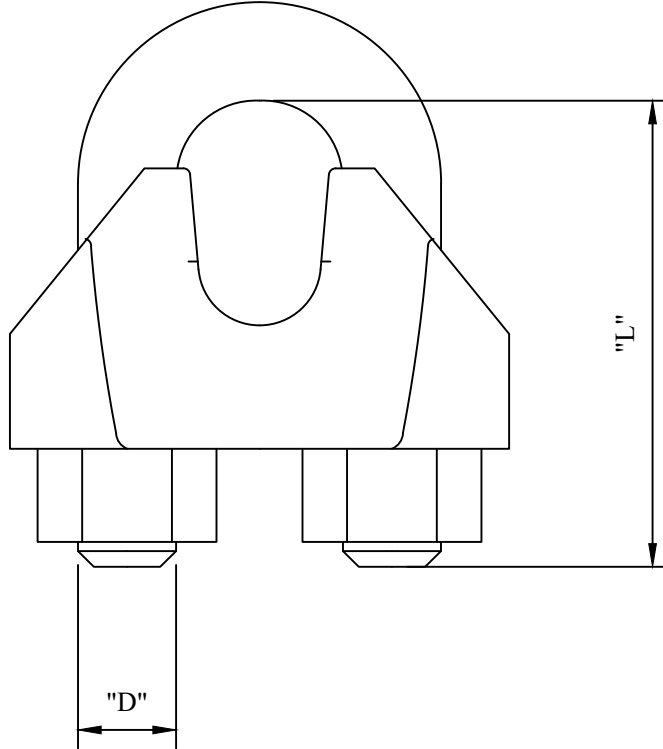

CATALOG NUMBER : 04B9X1X

CATALOG NUMBER	CLAMO SIZE	"D" THREAD	"L"
04B9X1X_1	1/4	5/16-18	1.188
04B9X1X_2	5/16	5/16-18	1.188
04B9X1X_3	3/8	3/8-16	1.563
04B9X1X_4	1/2	7/16-14	2.000
04B9X1X_5	5/8	1/2-13	2.313

NOTES:

1. WIRE ROPE CLAMPS TO MEET FEDERAL SPECIFICATION FF-C-450 TYPE 1, CLASS 2

DRN BY:	DATA
Ella	09/07/17
<small>CONFIDENTIAL THIS DRAWING AND ITS CONTENTS PROPERTY OF TIANJIN TUOFA ELECTRIC POWER TECHNOLOGY CO.,LTD. NO PUBLICATION, DISTRIBUTION OR COPIES MAY BE MADE WITHOUT THE WRITTEN CONSENT OF TIANJIN TUOFA ELECTRIC POWER TECHNOLOGY CO.,LTD. TIANJIN TUOFA ELECTRIC POWER TECHNOLOGY CO.,LTD UNPUBLISHED ALL RIGHTS RESERVED UNDER THE COPYRIGHT LAWS.</small>	

STANDARD SIZE
WIRE ROPE CLIP

TTF POWER TECHNOLOGY CO.