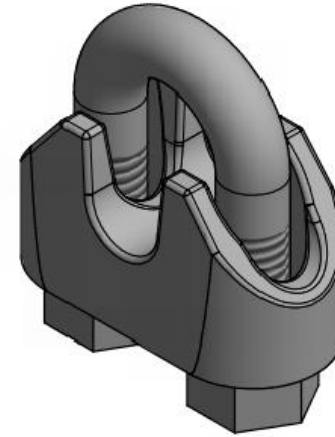

CATALOG NUMBER : 04B9X1X

CATALOG NUMBER	CLAMO SIZE	"D" THREAD	"L"
04B9X1X_1	1/4	5/16-18	1.188
04B9X1X_2	5/16	5/16-18	1.188
04B9X1X_3	3/8	3/8-16	1.563
04B9X1X_4	1/2	7/16-14	2.000
04B9X1X_5	5/8	1/2-13	2.313

NOTES:

1. WIRE ROPE CLAMPS TO MEET FEDERAL SPECIFICATION FF-C-450 TYPE 1, CLASS 2

DRN BY:	DATA
Ella	09/07/17
<small>CONFIDENTIAL THIS DRAWING AND ITS CONTENTS PROPERTY OF TIANJIN TUOFA ELECTRIC POWER TECHNOLOGY CO.,LTD. NO PUBLICATION, DISTRIBUTION OR COPIES MAY BE MADE WITHOUT THE WRITTEN CONSENT OF TIANJIN TUOFA ELECTRIC POWER TECHNOLOGY CO.,LTD. TIANJIN TUOFA ELECTRIC POWER TECHNOLOGY CO.,LTD UNPUBLISHED ALL RIGHTS RESERVED UNDER THE COPYRIGHT LAWS.</small>	

STANDARD SIZE
WIRE ROPE CLIP

TTF POWER TECHNOLOGY CO.