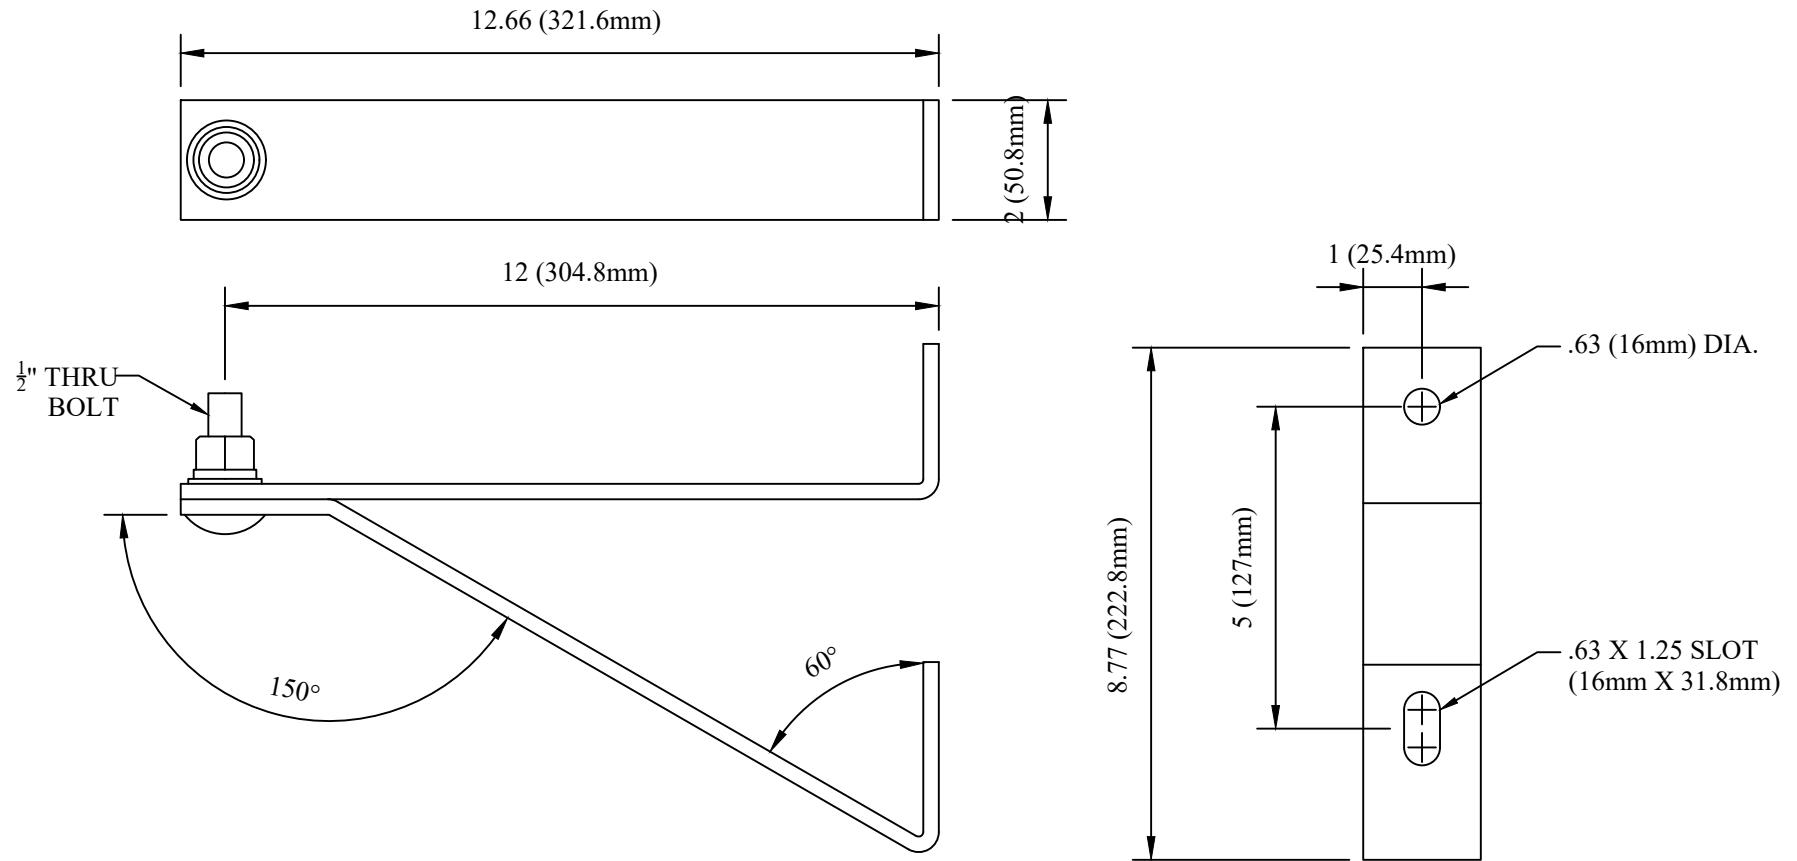

CATALOG NUMBER : 04D4A5Y

NOTES:
1.MATERIAL: 6061-T6 ALUMINUM, .25" THICK

DRN BY:	DATA
Ella	08/06/17

POLE MOUNTED CUTOUT

TTF POWER TECHNOLOGY CO.