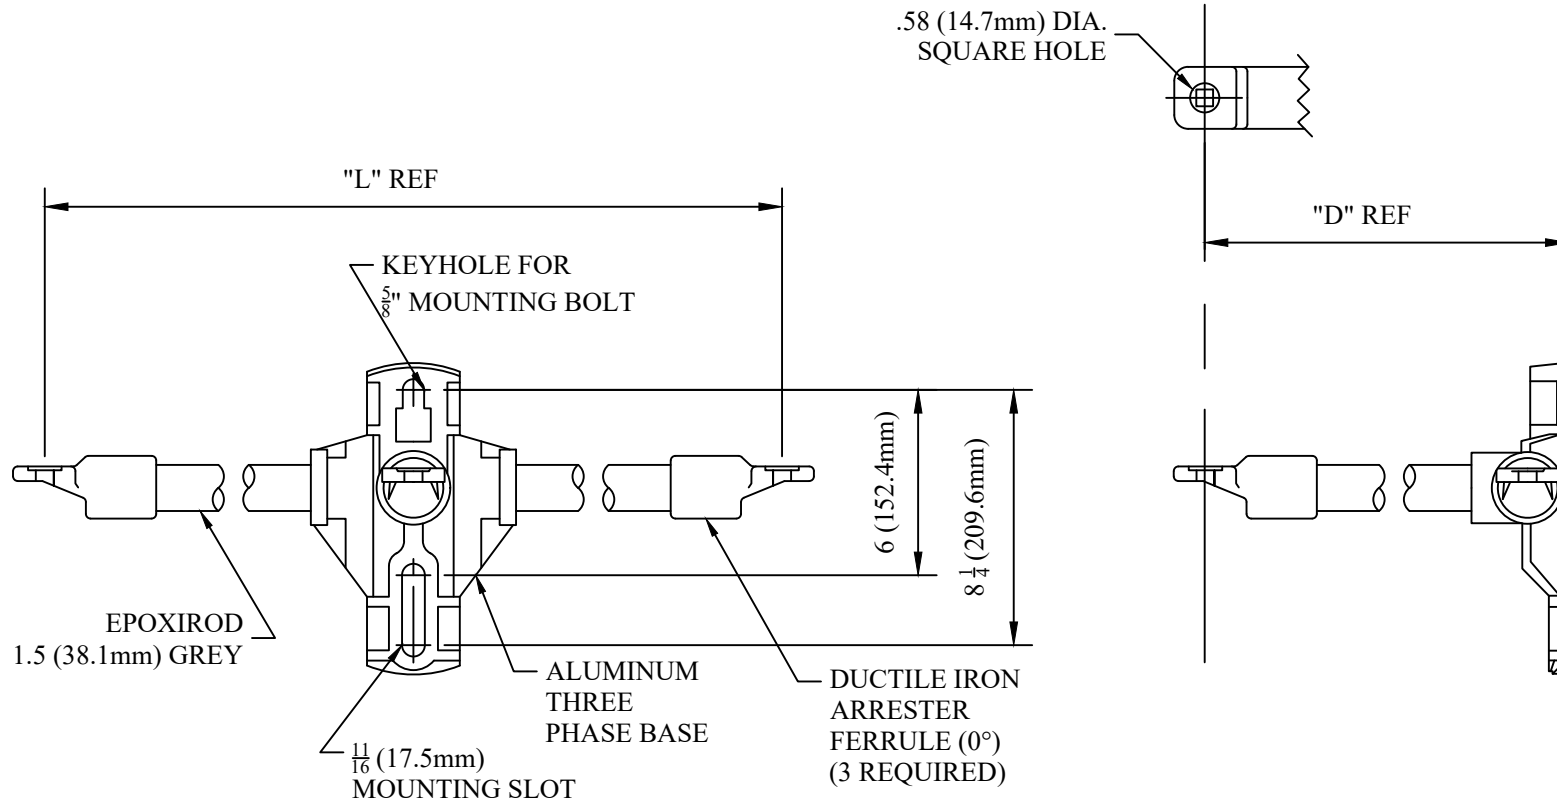

CATALOG NUMBER : 06K1V2Q

CATALOG NUMBER	DESCRIPTION	"L"	"D"
06K1V2Q_1	STANDOFF W/ CAST ARRESTER FERRULE (0°)	36 (914.4mm)	13 (330.2mm)
06K1V2Q_2	STANDOFF W/ CAST ARRESTER FERRULE (0°)	36 (914.4mm)	18 (457.2mm)
06K1V2Q_3	STANDOFF W/ CAST ARRESTER FERRULE (0°)	48 (1219.2mm)	13 (330.2mm)
06K1V2Q_4	STANDOFF W/ CAST ARRESTER FERRULE (0°)	48 (1219.2mm)	18 (457.2mm)

DRN BY:	DATA
Ella	09/07/17

ONE-POSITION CUTOUT STANDOFF BRACKET

TTF POWER TECHNOLOGY CO.