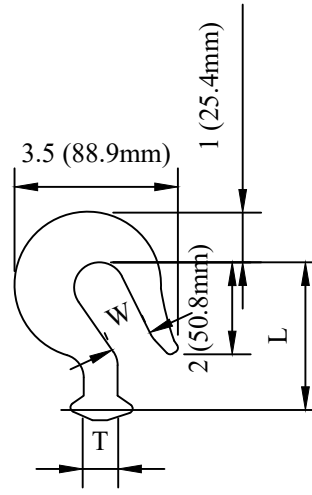

05A1E4Q_2

PRODUCT DATA

CATALOG NUMBER	ULTIMATE STRENGTH LB (KN)	DIMENSIONS INCHES (MM)			APPROX WT EACH LB (KG)
		W	T	L	
05A1E4Q_1	30,000 (133)	$\frac{13}{16}$ (20.6)	$\frac{23}{32}$ (20.6)	2 (50.8)	1.05 (.48)
05A1E4Q_2	30,000 (133)	$\frac{7}{8}$ (22.2)	$\frac{7}{8}$ (22.2)	$3\frac{1}{8}$ (79.4)	1.33 (.60)

DRN BY:	DATA
Ella	09/07/17

HOT LINE
HOOK BALL

TTF POWER TECHNOLOGY CO.