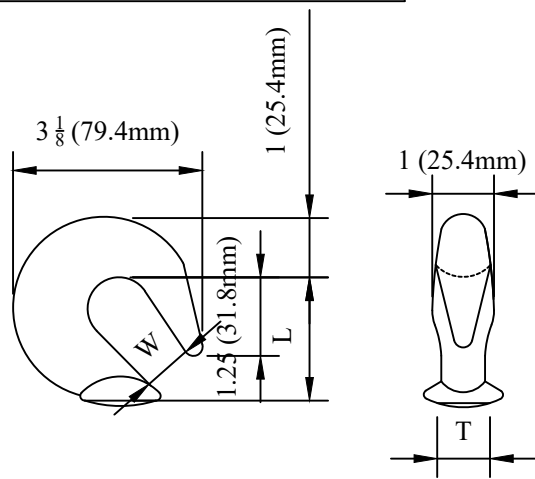

CATALOG NUMBER : 05A1E4Q

05A1E4Q_1