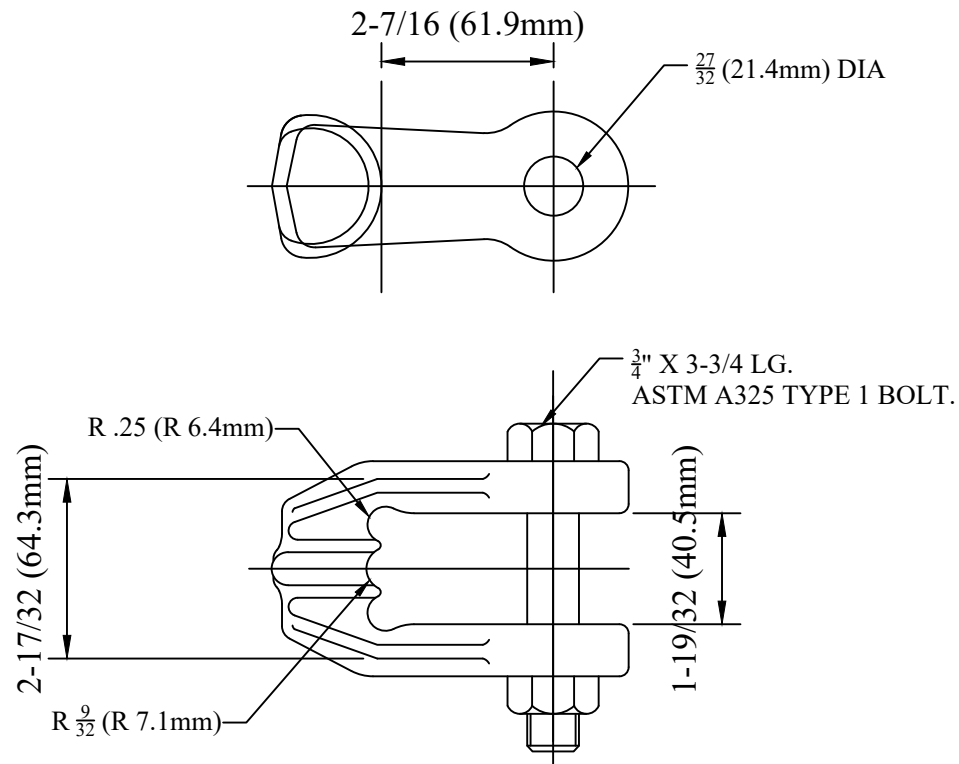

CATALOG NUMBER : 03C6G6Q

DRN BY:	DATA
Ella	09/07/17

HELICAL TRIPLEYE CHAIN SHACKLE

TTF POWER TECHNOLOGY CO.