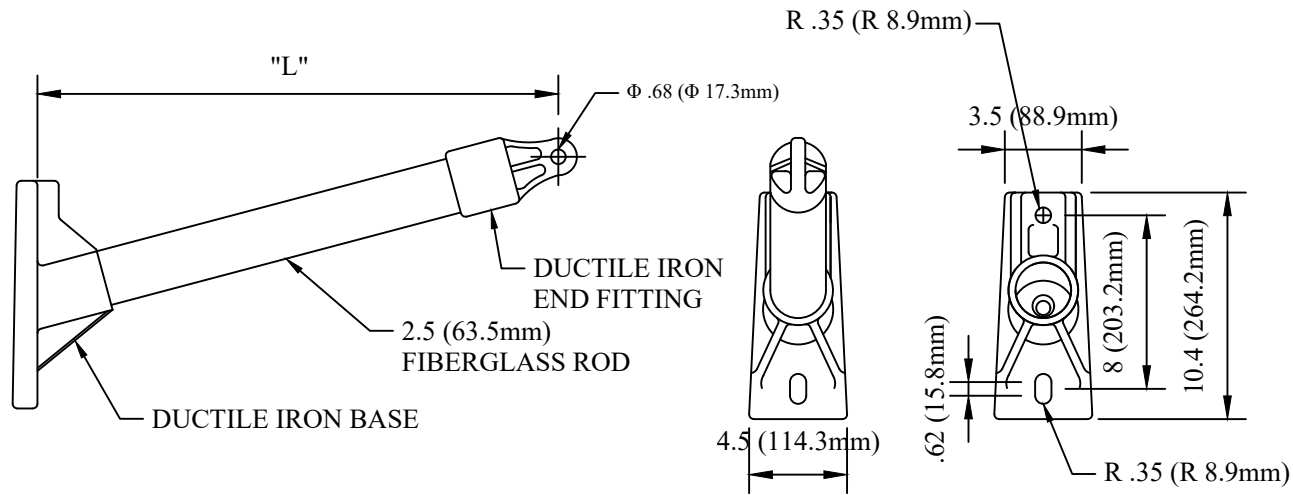

CATALOG NUMBER : 06K0W4Q

CATALOG NUMBER	DESCRIPTION	"L"
06K0W4Q_1	SUSPENSION STANDOFF	20 (528mm)
06K0W4Q_2	SUSPENSION STANDOFF	24 (609.6mm)
06K0W4Q_3	SUSPENSION STANDOFF	27 (685.8mm)
06K0W4Q_4	SUSPENSION STANDOFF	30 (762mm)
06K0W4Q_5	SUSPENSION STANDOFF	36 (914.4mm)