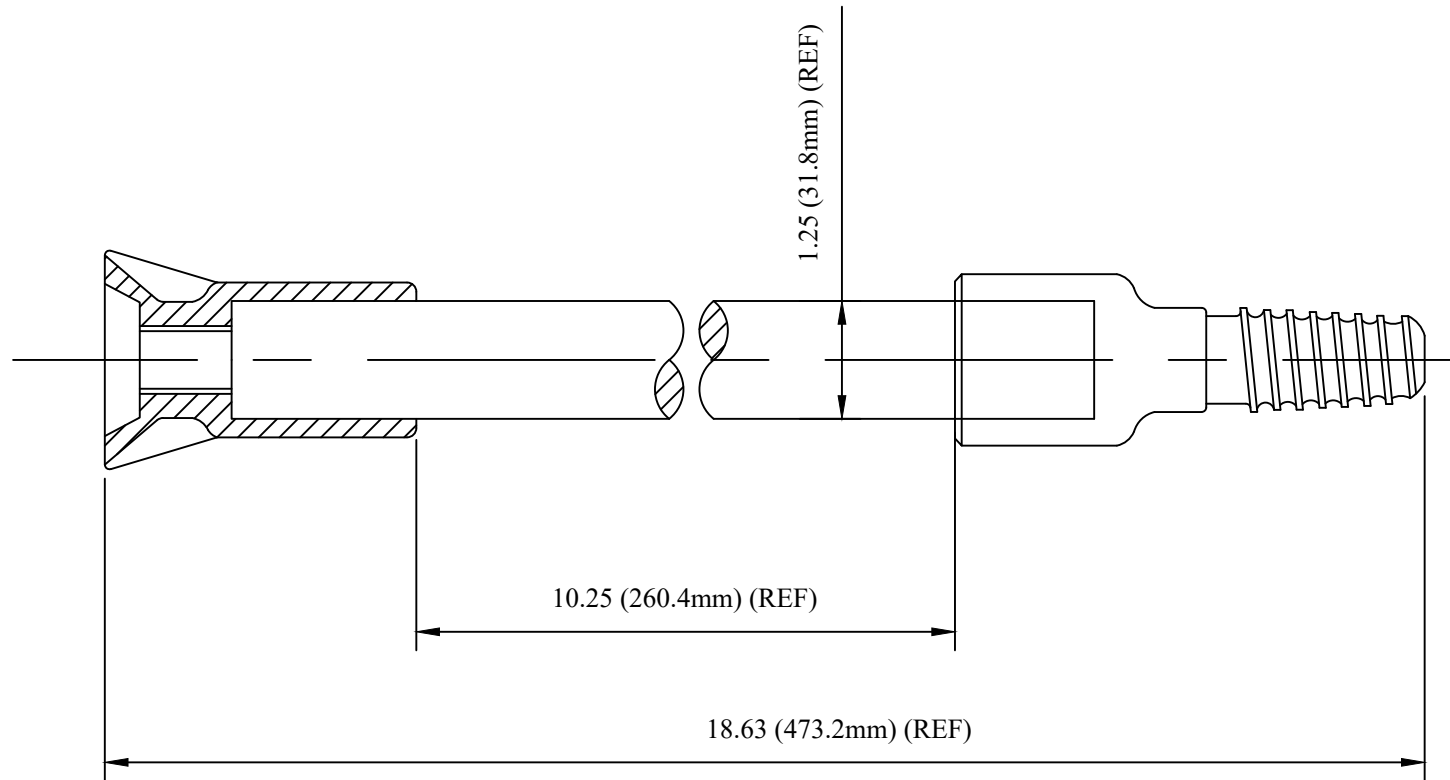

CATALOG NUMBER : 06G7P2M

DRN BY:	DATA
Ella	08/06/17

CROSS ARM PIN
WITH THREAD

TTF POWER TECHNOLOGY CO.