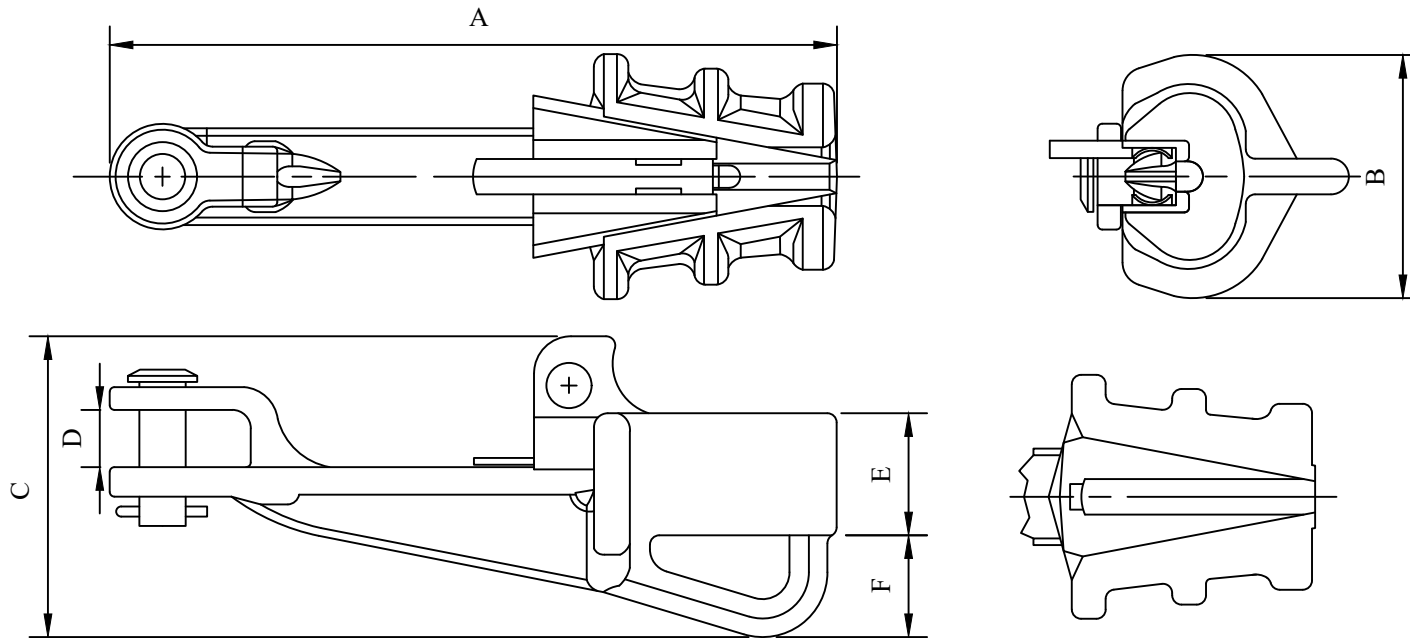

CATALOG NUMBER : 05B1R20

CATALOG NUMBER	CONDUCTOR RANGE		DECIMAL RANGE INCHES (MM)		ULTIMATE STRENGTH (LBS.)		DIMENSIONS INCHES (MM)					
	MINIMUM	MAXIMUM	MINIMUM	MAXIMUM	BODY	SAG EYE	A	B	C	D	E	F
05B1R20_1	#4 STR AAC	2/0 STR AAC	.23 (5.8)	.45 (11.4)	6,000	4,000	9.46 (240.1)	2.96 (75.1)	3.97 (100.8)	.75 (19.2)	1.58 (40.1)	1.35 (34.3)
	#4 AAAC	2/0 AAAC										
	#4 ACSR	2/0 ACSR										
	#4 STR CU	2/0 STR CU										
05B1R20_2	#4 STR AAC	4/0 STR AAC	.23 (5.8)	.57 (14.5)	9,000	6,000	9.84 (249.8)	3.31 (84.0)	4.08 (103.6)	.76 (19.2)	1.69 (42.9)	1.36 (34.6)
	#4 AAAC	4/0 AAAC										
	#4 ACSR	4/0 ACSR										
	#4 STR CU	3/0 STR CU										