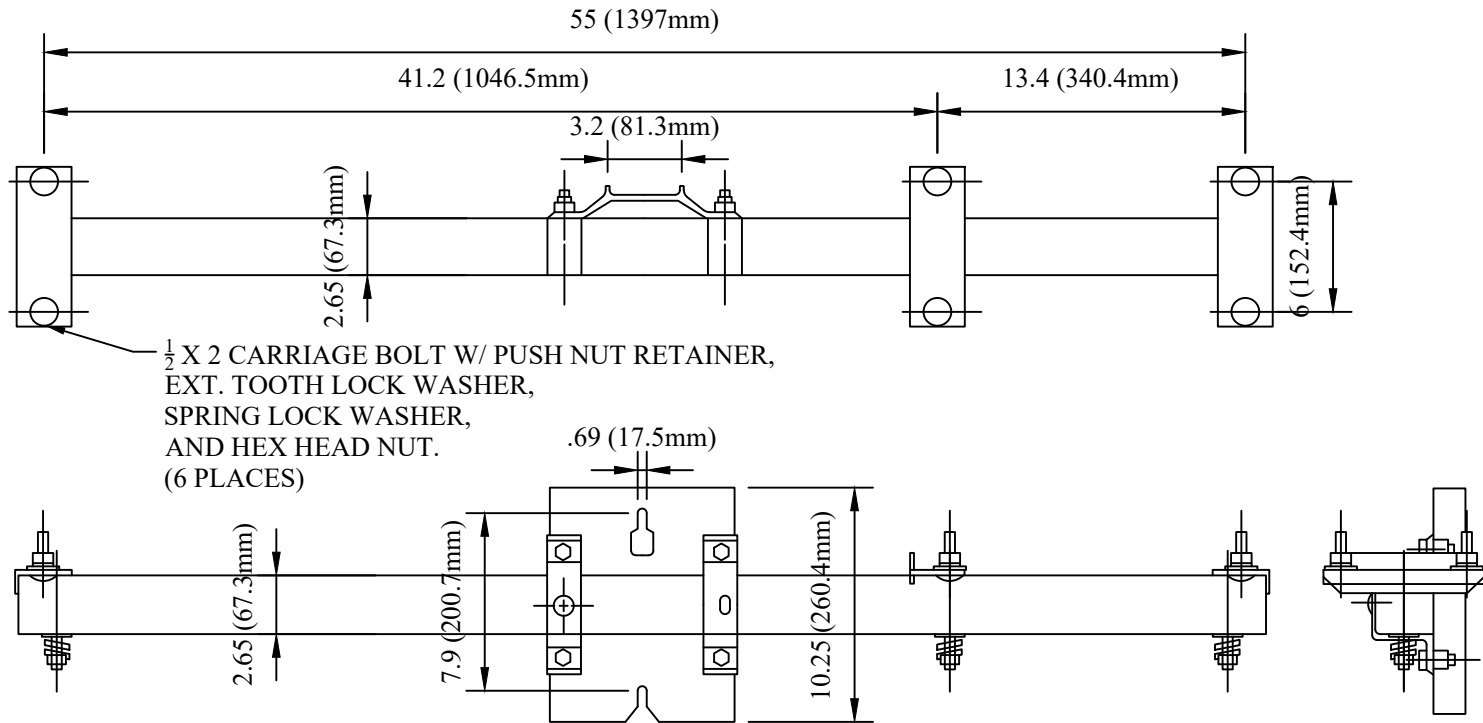

CATALOG NUMBER : 04D6V0H

NOTES:

- 1.MATERIAL: APITONG WOOD WITH 6061-T6 ALUMINUM FITTINGS.
- 2.ASSEMBLED COMPLETE AS SHOWN.

DRN BY:	DATA
Ella	09/07/17

APITONG WOOD
CUTOUT BRACKET

TTF POWER TECHNOLOGY CO.