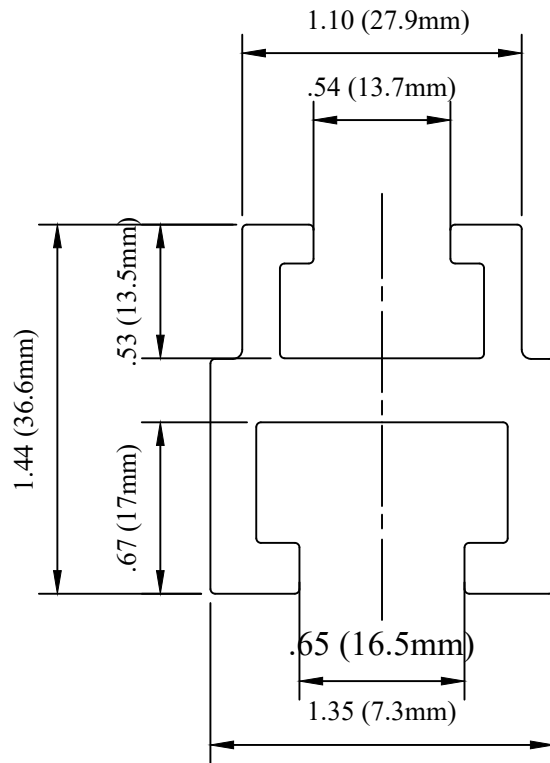

CATALOG NUMBER : 06K2V0L

NOTES:
1.MATERIAL: 6061-T6 ALUMINUM.

CATALOG NUMBER	"L"
06K2V0L_1	12 (304.8)
06K2V0L_2	24 (609.6)
06K2V0L_3	36 (914.4)
06K2V0L_4	48 (1219.2)
06K2V0L_5	60 (1524)
06K2V0L_6	120 (3048)
06K2V0L_7	20 (528)

TWO-WAY
T-SLOT BAR

TTF POWER TECHNOLOGY CO.