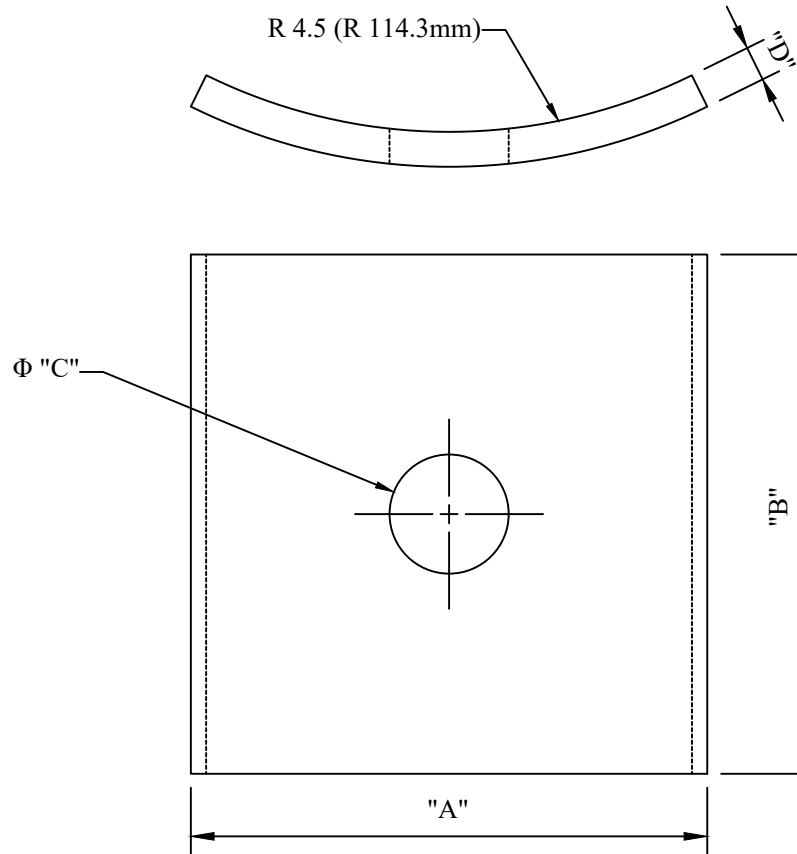

CATALOG NUMBER : 09C5M4L

NOTES:
 1.MATERIAL: STEEL.
 2.FINISH: GALVANIZED.

CATALOG NUMBER	"A"	"B"	"C"	"D"
09C5M4L_1	3.12 (79.2)	3.25 (82.6)	.81 (20.6)	.25 (6.4)
09C5M4L_2	3.38 (85.9)	3.50 (88.9)	.94 (23.9)	.375 (9.5)
09C5M4L_3	3.38 (85.9)	3.50 (88.9)	1.13 (28.7)	.375 (9.5)