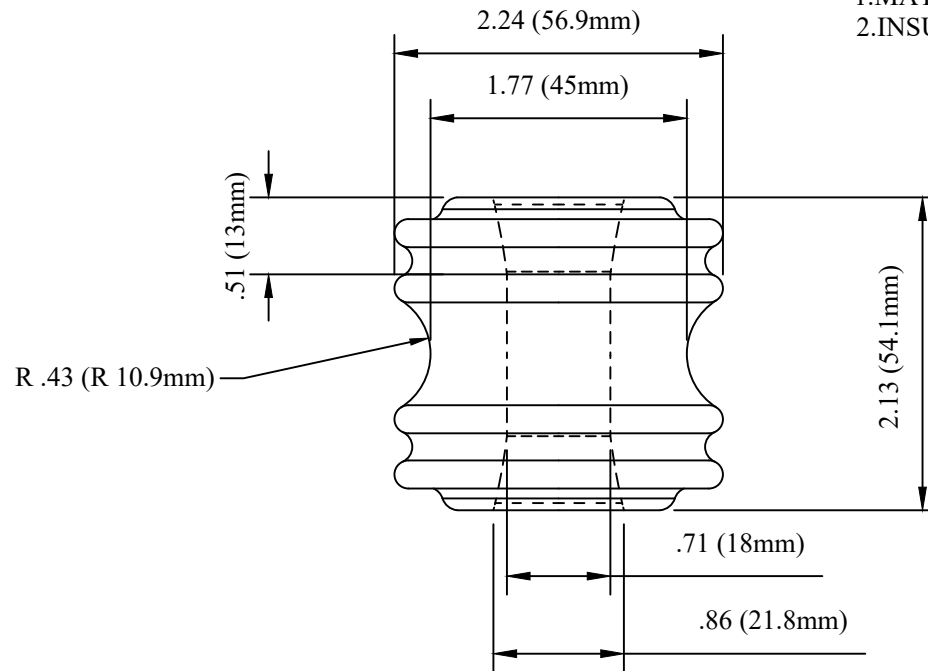

CATALOG NUMBER : 07EXCT6

NOTES:

- 1.MATERIAL: WET PROCESS PORCELAIN. GLAZED.
- 2.INSULATORS PER ANSI C29.3 (LAST REVISION).

DRN BY:	DATA
Ella	10/08/16
CONFIDENTIAL THIS DRAWING AND ITS CONTENTS PROPERTY OF TIANJIN TUOFA ELECTRIC POWER TECHNOLOGY CO.,LTD. NO PUBLICATION, DISTRIBUTION OR COPIES MAY BE MADE WITHOUT THE WRITTEN CONSENT OF TIANJIN TUOFA ELECTRIC POWER TECHNOLOGY CO.,LTD. TIANJIN TUOFA ELECTRIC POWER TECHNOLOGY CO.,LTD UNPUBLISHED ALL RIGHTS RESERVED UNDER THE COPYRIGHT LAWS.	