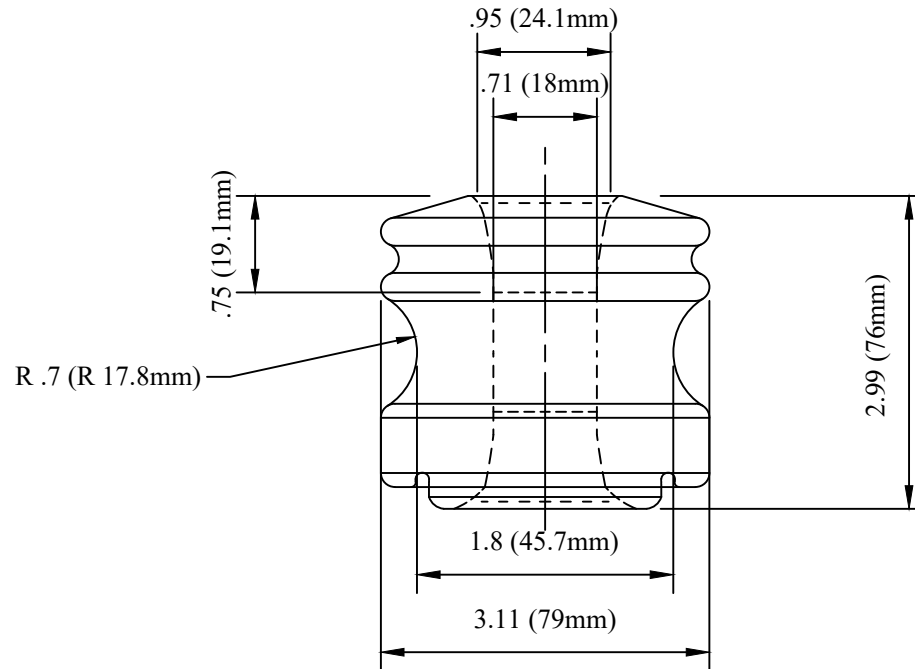

CATALOG NUMBER : 07E139F

NOTES:

- 1.MATERIAL: WET PROCESS PORCELAIN. GLAZED.
- 2.INSULATORS PER ANSI C29.3 (LAST REVISION).

DRN BY:	DATA
Ella	10/08/16
CONFIDENTIAL THIS DRAWING AND ITS CONTENTS PROPERTY OF TIANJIN TUOFA ELECTRIC POWER TECHNOLOGY CO.,LTD. NO PUBLICATION, DISTRIBUTION OR COPIES MAY BE MADE WITHOUT THE WRITTEN CONSENT OF TIANJIN TUOFA ELECTRIC POWER TECHNOLOGY CO.,LTD. TIANJIN TUOFA ELECTRIC POWER TECHNOLOGY CO.,LTD UNPUBLISHED ALL RIGHTS RESERVED UNDER THE COPYRIGHT LAWS.	