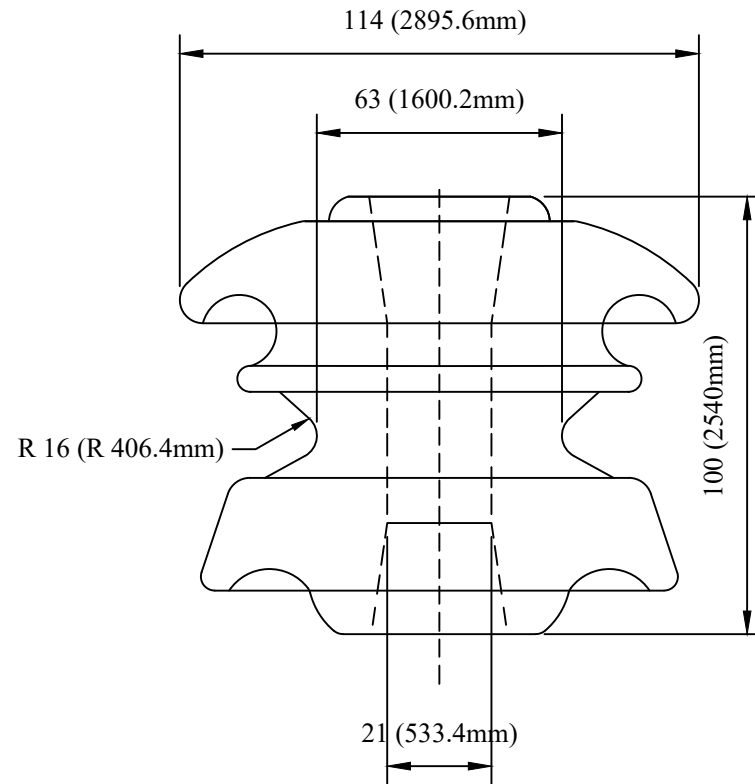

CATALOG NUMBER : 07D139F

DRN BY:	DATA
Ella	10/08/16

SHACKLE INSULATORS (A)

TTF POWER TECHNOLOGY CO.