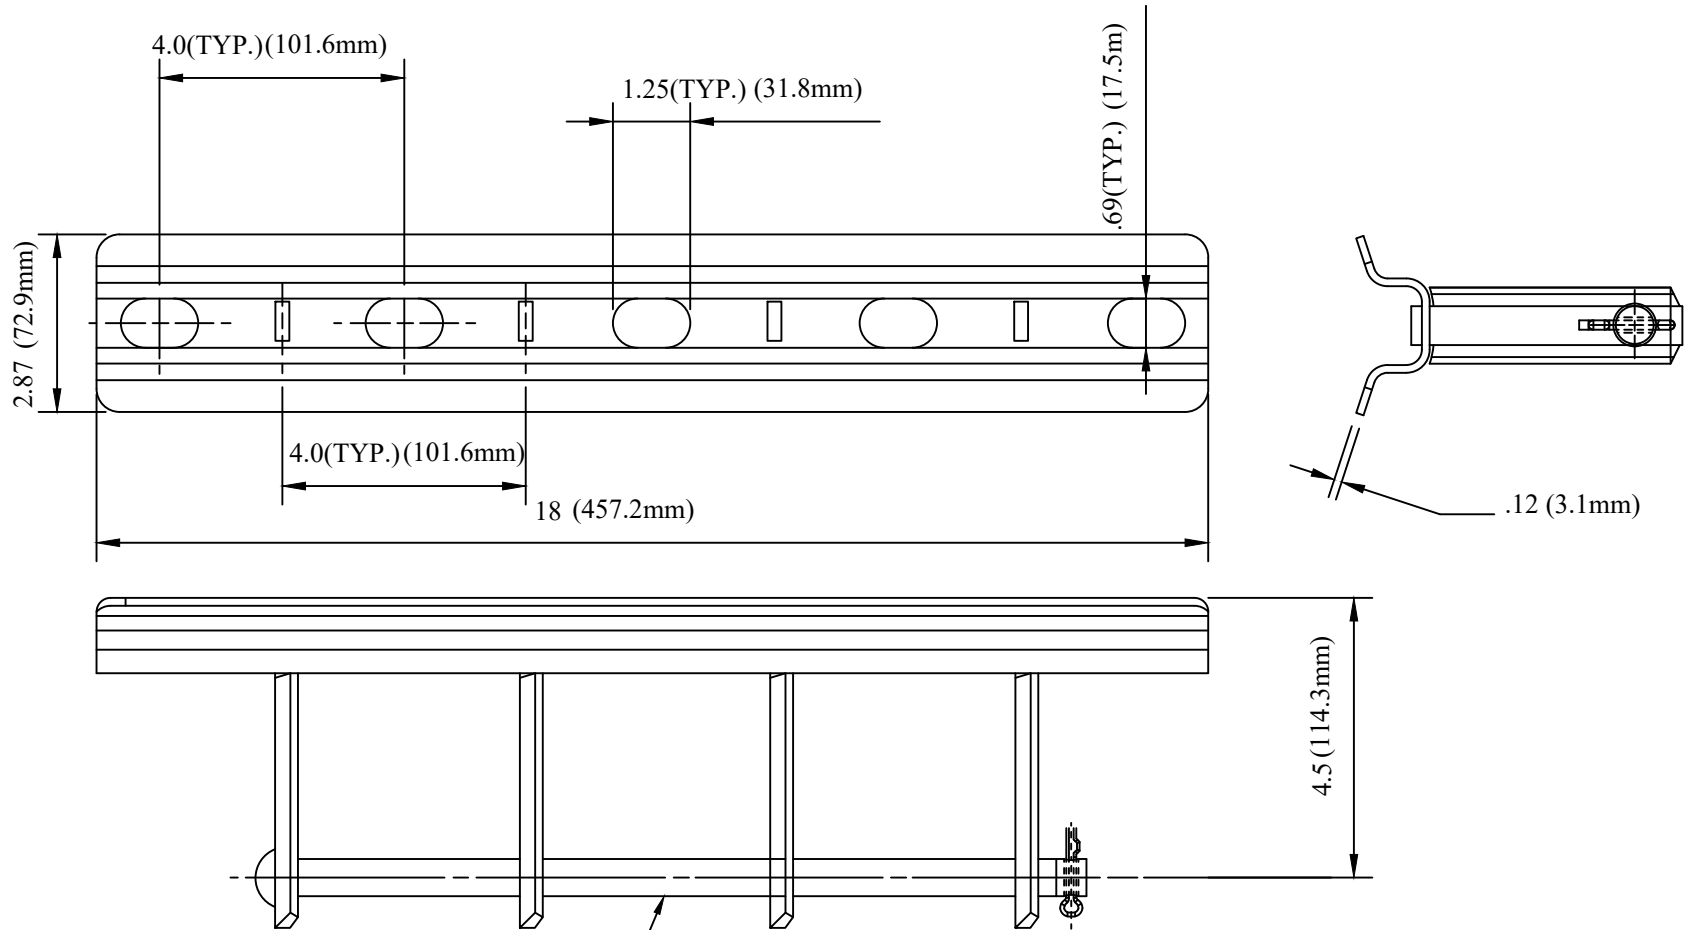

CATALOG NUMBER : 060XCT6

.61" X 13.13" CLEVIS PIN
W/COTTER KEY.

DRN BY:	DATA
DYJ	08/08/16
<small>CONFIDENTIAL THIS DRAWING AND ITS CONTENTS PROPERTY OF TIANJIN TUOFA ELECTRIC POWER TECHNOLOGY CO.,LTD. NO PUBLICATION, DISTRIBUTION OR COPIES MAY BE MADE WITHOUT THE WRITTEN CONSENT OF TIANJIN TUOFA ELECTRIC POWER TECHNOLOGY CO.,LTD. TIANJIN TUOFA ELECTRIC POWER TECHNOLOGY CO.,LTD UNPUBLISHED ALL RIGHTS RESERVED UNDER THE COPYRIGHT LAWS.</small>	

2-WIRE SECONDARY RACK, MEDIUM DUTY 12 GAUGE (.109"), EXTENDED BACK

TTF POWER TECHNOLOGY CO.