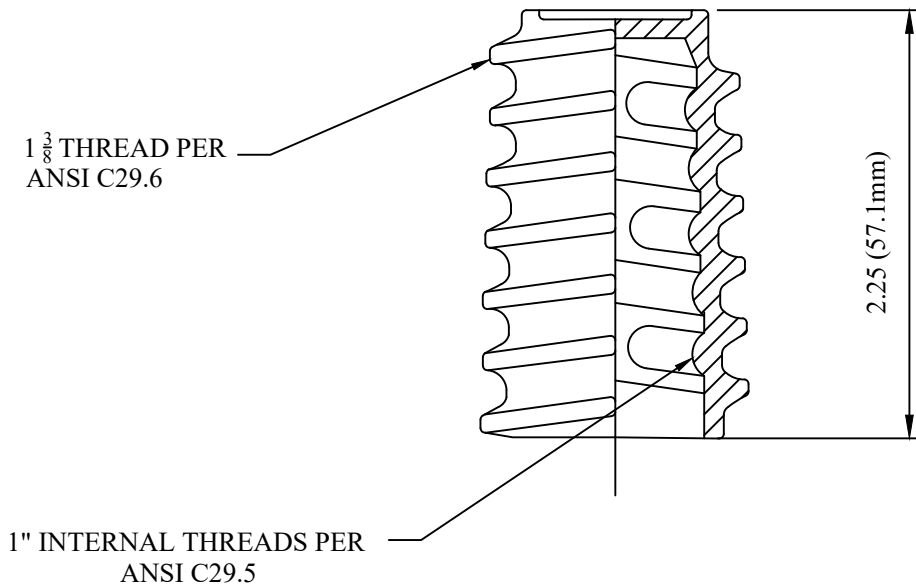

CATALOG NUMBER : 06GXCT6

NOTE:
1.MATERIAL:LEAD

DRN BY:	DATA
Ella	08/06/16
CONFIDENTIAL THIS DRAWING AND ITS CONTENTS PROPERTY OF TIANJIN TUOFA ELECTRIC POWER TECHNOLOGY CO.,LTD. NO PUBLICATION, DISTRIBUTION OR COPIES MAY BE MADE WITHOUT THE WRITTEN CONSENT OF TIANJIN TUOFA ELECTRIC POWER TECHNOLOGY CO.,LTD. TIANJIN TUOFA ELECTRIC POWER TECHNOLOGY CO.,LTD UNPUBLISHED ALL RIGHTS RESERVED UNDER THE COPYRIGHT LAWS.	

THIMBLE ADAPTER, CONVERTS 1IN
INSULATOR THREAD TO 1-3/8IN

TTF POWER TECHNOLOGY CO.