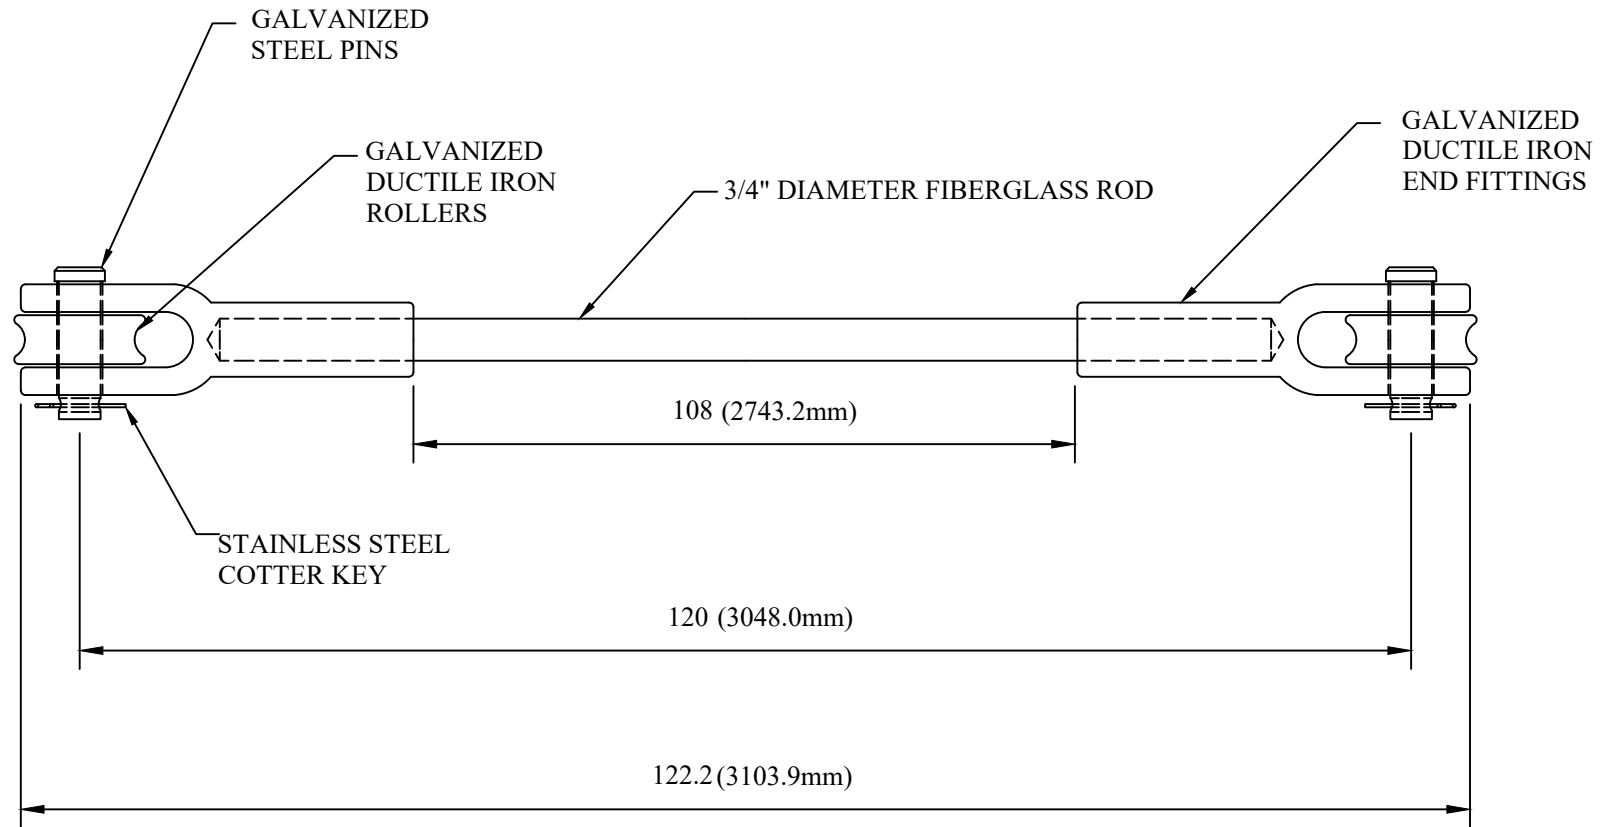

CATALOG NUMBER : 06FXCT6

DRN BY:	DATA
Ella	10/08/16

108" 30K GUY STRAIN, CLEVIS/ CLEVIS

TTF POWER TECHNOLOGY CO.