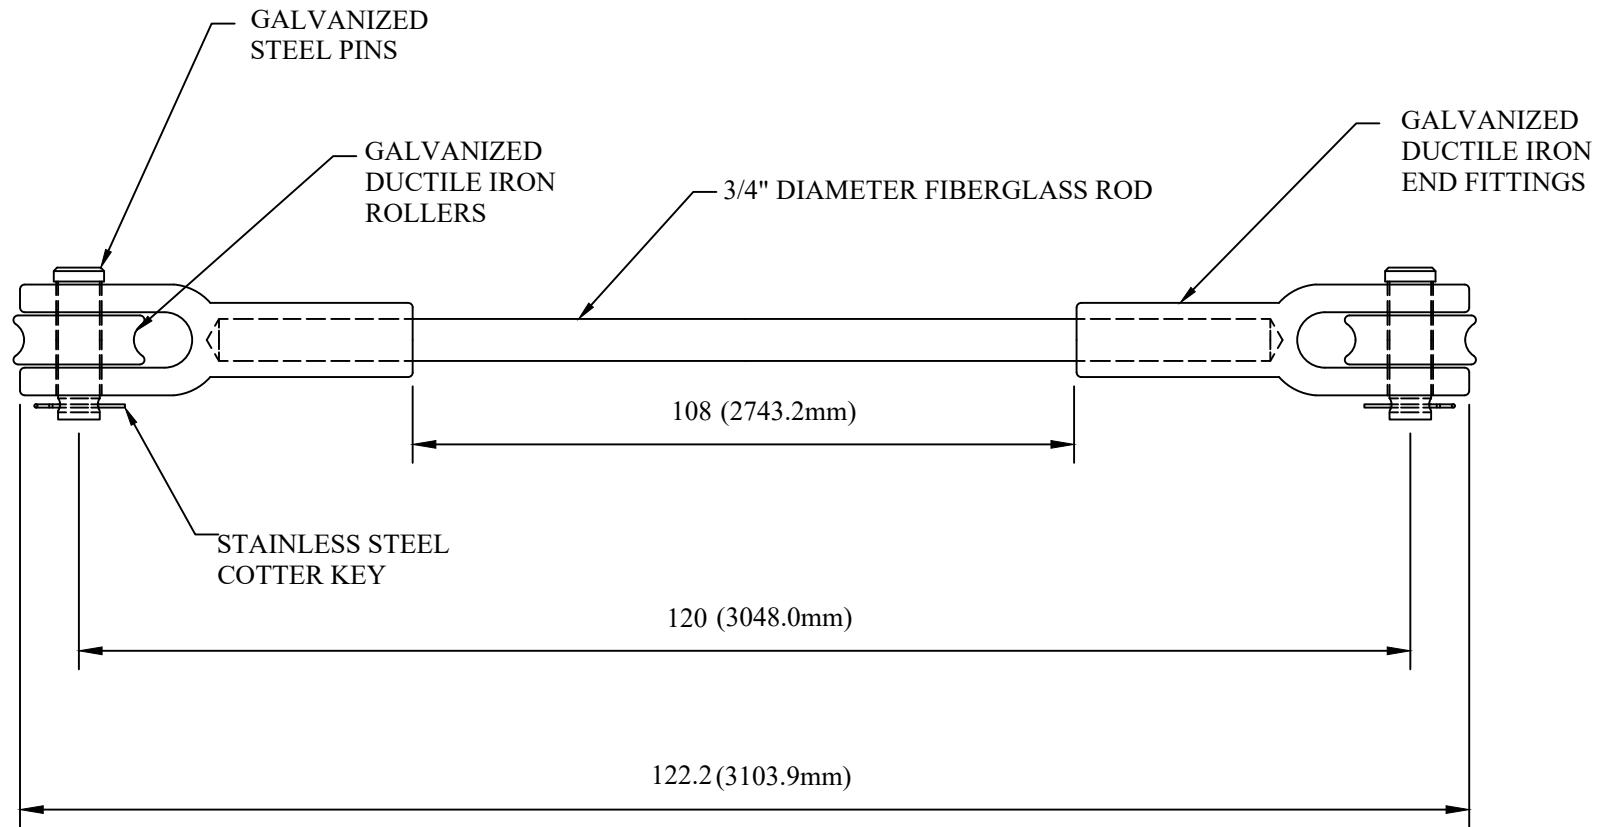

CATALOG NUMBER : 06F139F

DRN BY:	DATA
Ella	10/08/16

108" 30K GUY STRAIN, CLEVIS / CLEVIS
+ 1 ROLLER

TTF POWER TECHNOLOGY CO.