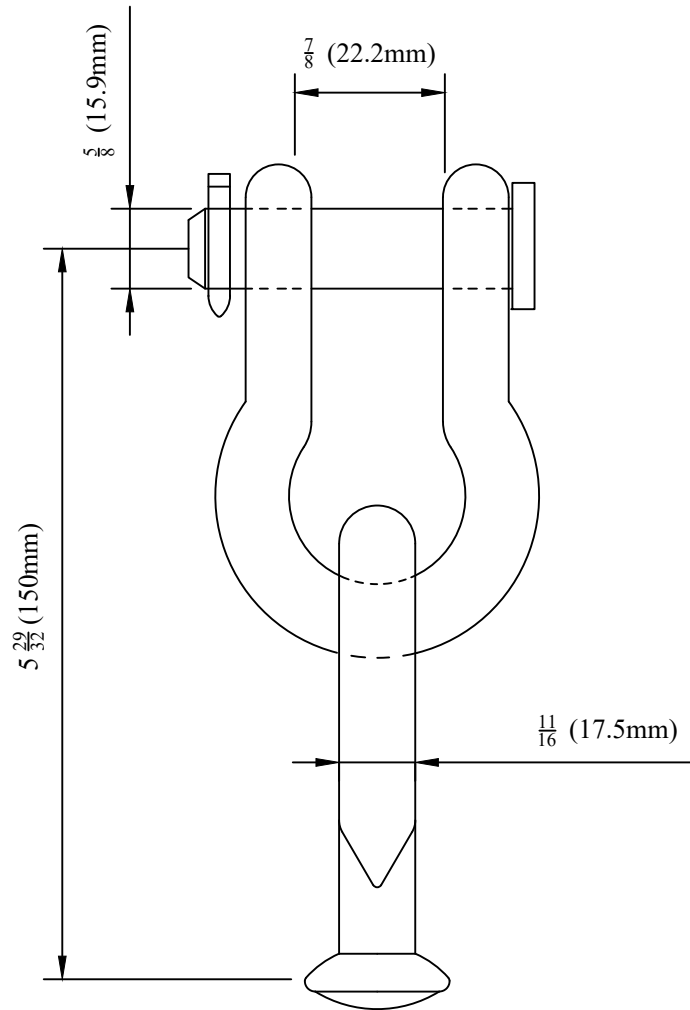

CATALOG NUMBER : 05A1M4M

BALL OVAL-EYE ANCHOR SHACKLE COMBINATIONS ARE POPULAR COMBINATIONS WHICH ARE SOLD AS ASSEMBLIES TO SAVE FIELD ASSEMBLY TIME. CONTACT FACTORY FOR OTHER PRE-ASSEMBLED COMBINATIONS.

NOTES:

1.MATERIAL: BODY – GALVANIZED STEEL

DRN BY:	DATA
Ella	07/09/16

STEEL SHACKLE ASSEMBLY, COUPLING
LENGTH 5.906 IN

TTF POWER TECHNOLOGY CO.