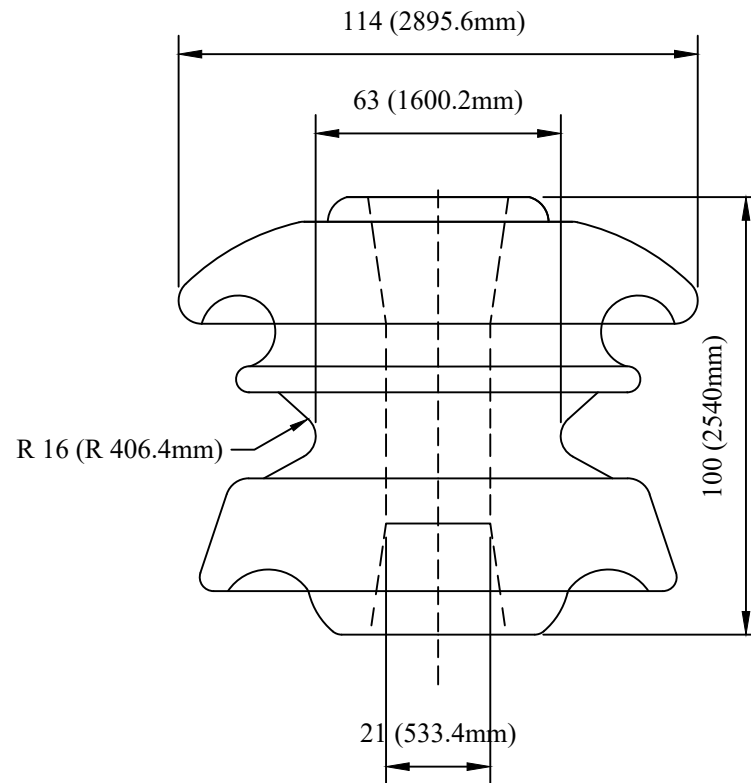

CATALOG NUMBER : 07D4U4B

DRN BY:	DATA
Ella	07/09/16
CONFIDENTIAL THIS DRAWING AND ITS CONTENTS PROPERTY OF TIANJIN TUOFA ELECTRIC POWER TECHNOLOGY CO.,LTD. NO PUBLICATION, DISTRIBUTION OR COPIES MAY BE MADE WITHOUT THE WRITTEN CONSENT OF TIANJIN TUOFA ELECTRIC POWER TECHNOLOGY CO.,LTD. TIANJIN TUOFA ELECTRIC POWER TECHNOLOGY CO.,LTD UNPUBLISHED ALL RIGHTS RESERVED UNDER THE COPYRIGHT LAWS.	

SHACKLE INSULATOR, 22.25 KN  
MECHANICAL FAILING LOAD

TTF POWER TECHNOLOGY CO.