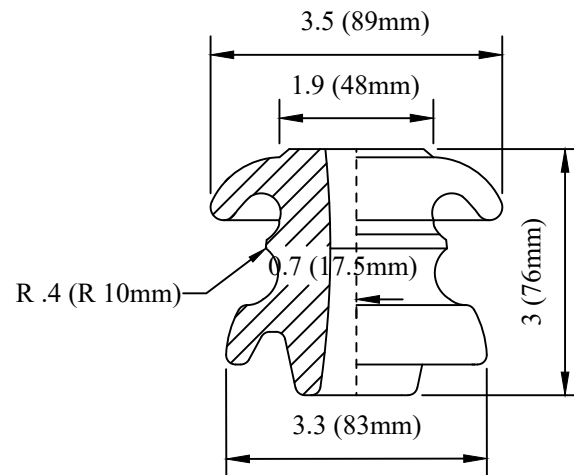

CATALOG NUMBER : 07D4T8P

DRN BY:	DATA
Ella	07/09/16

CONFIDENTIAL THIS DRAWING AND ITS CONTENTS PROPERTY OF TIANJIN TUOFA ELECTRIC POWER TECHNOLOGY CO.,LTD. NO PUBLICATION, DISTRIBUTION OR COPIES MAY BE MADE WITHOUT THE WRITTEN CONSENT OF TIANJIN TUOFA ELECTRIC POWER TECHNOLOGY CO.,LTD. TIANJIN TUOFA ELECTRIC POWER TECHNOLOGY CO.,LTD UNPUBLISHED ALL RIGHTS RESERVED UNDER THE COPYRIGHT LAWS.

SHACKLE INSULATOR,13KN
MECHANICAL FAILING LOAD

TTF POWER TECHNOLOGY CO.