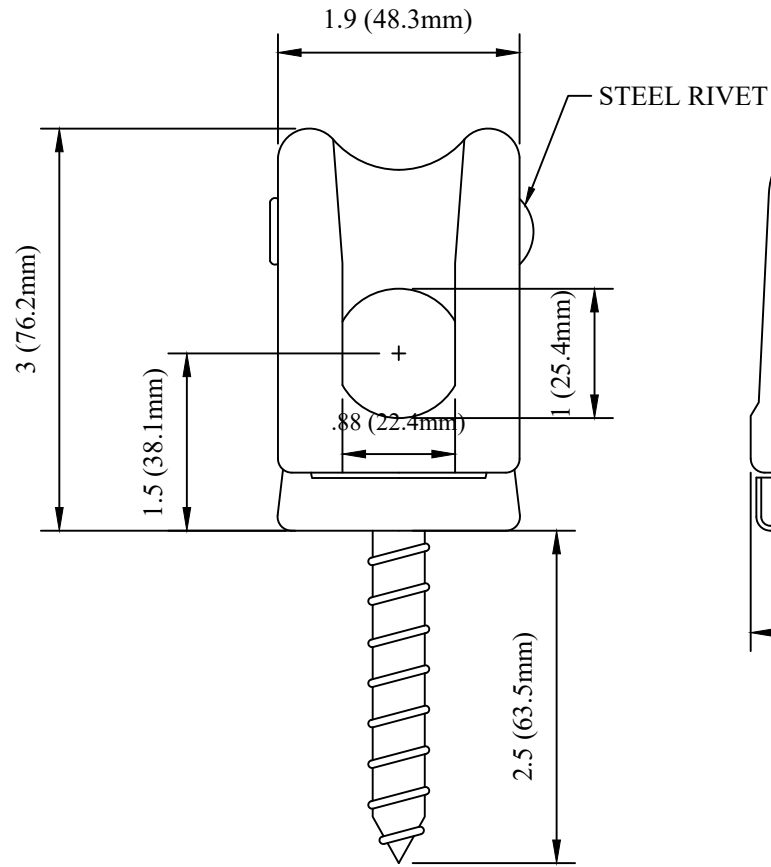

CATALOG NUMBER : 04G2P5G

#22 WOOD SCREW

NOTES:
1.MATERIAL: PORCELAIN
2.FINISH: GREY GLAZE

DRN BY:	DATA
Ella	07/09/16

SERVICE WIREHOLDER,
0.57 LB

TTF POWER TECHNOLOGY CO.