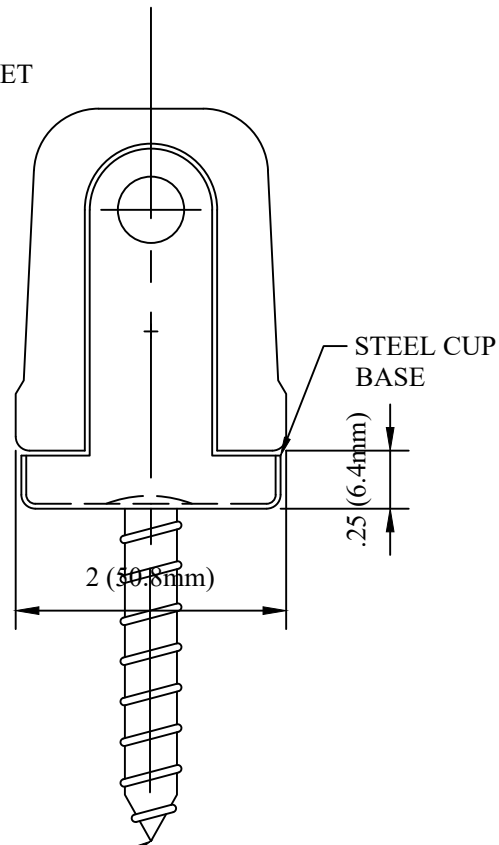

CATALOG NUMBER : 04G2P5G

#22 WOOD SCREW

NOTES:
1.MATERIAL: PORCELAIN
2.FINISH: GREY GLAZE

DRN BY:	DATA
Ella	07/09/16

SERVICE WIREHOLDER,
0.57 LB

TTF POWER TECHNOLOGY CO.