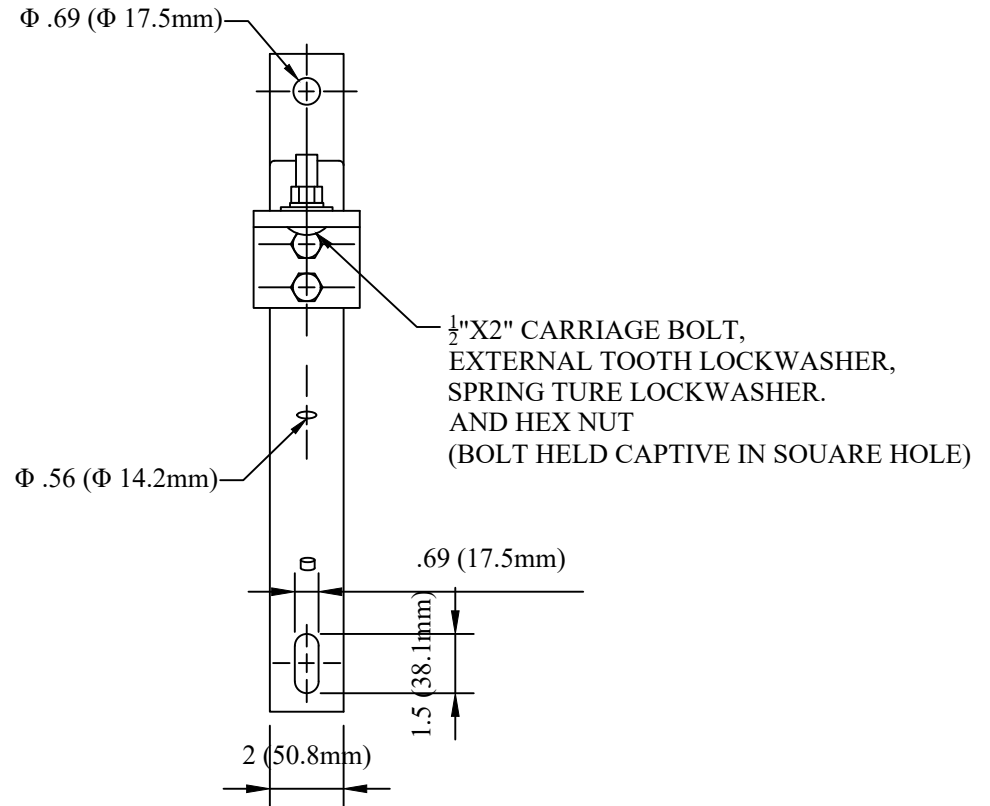

CATALOG NUMBER : 04D6O8F

NOTES:

- 1.MATERIAL: ALUMINUM.
- 2.ASSEMBLED COMPLETE AS SHOWN.

DRN BY:	DATA
Ella	10/10/16
<small>CONFIDENTIAL THIS DRAWING AND ITS CONTENTS PROPERTY OF TIANJIN TUOFA ELECTRIC POWER TECHNOLOGY CO.,LTD. NO PUBLICATION, DISTRIBUTION OR COPIES MAY BE MADE WITHOUT THE WRITTEN CONSENT OF TIANJIN TUOFA ELECTRIC POWER TECHNOLOGY CO.,LTD. TIANJIN TUOFA ELECTRIC POWER TECHNOLOGY CO.,LTD UNPUBLISHED ALL RIGHTS RESERVED UNDER THE COPYRIGHT LAWS.</small>	

POLE MOUNTED BRACKET

TTF POWER TECHNOLOGY CO.