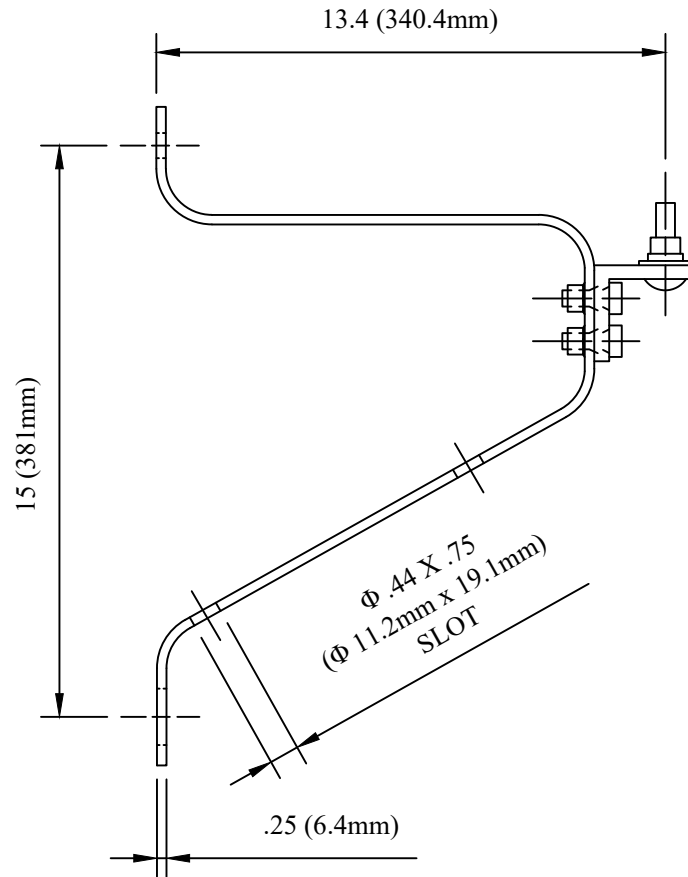

CATALOG NUMBER : 04D6O8F

NOTES:

- 1.MATERIAL: ALUMINUM.
- 2.ASSEMBLED COMPLETE AS SHOWN.

DRN BY:	DATA
Ella	10/10/16
<small>CONFIDENTIAL THIS DRAWING AND ITS CONTENTS PROPERTY OF TIANJIN TUOFA ELECTRIC POWER TECHNOLOGY CO.,LTD. NO PUBLICATION, DISTRIBUTION OR COPIES MAY BE MADE WITHOUT THE WRITTEN CONSENT OF TIANJIN TUOFA ELECTRIC POWER TECHNOLOGY CO.,LTD. TIANJIN TUOFA ELECTRIC POWER TECHNOLOGY CO.,LTD UNPUBLISHED ALL RIGHTS RESERVED UNDER THE COPYRIGHT LAWS.</small>	

POLE MOUNTED BRACKET

TTF POWER TECHNOLOGY CO.