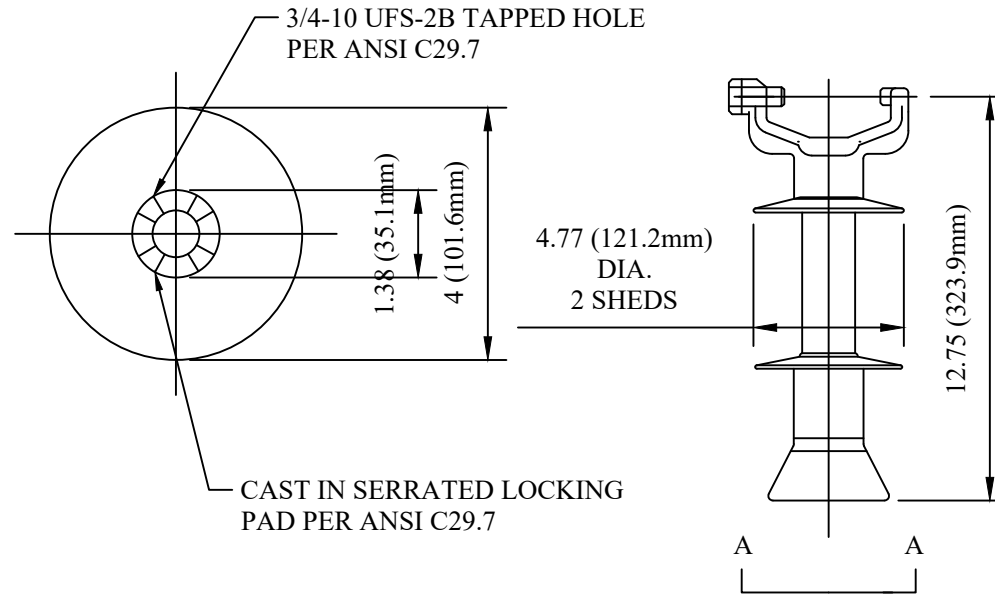

CATALOG NUMBER : 07B5R5X

VIEW A-A
2X SCALE

DRY ARCING DISTANCE	188MM (7.4IN)
LEAKAGE DISTANCE	279MM (11.0IN)
60HZ DRY FLASHOVER	90KV
60HZ WET FLASHOVER	70KV
IMPULSE POS. CRITICAL: FLASHOVER	150KV
IMPULSE POS. WITHSTAND	140KV
SCL	12.5KN (2800LB)
RCL	5.5KN (1235LB)
NET WEIGHT	2.9KG (6.5LB)