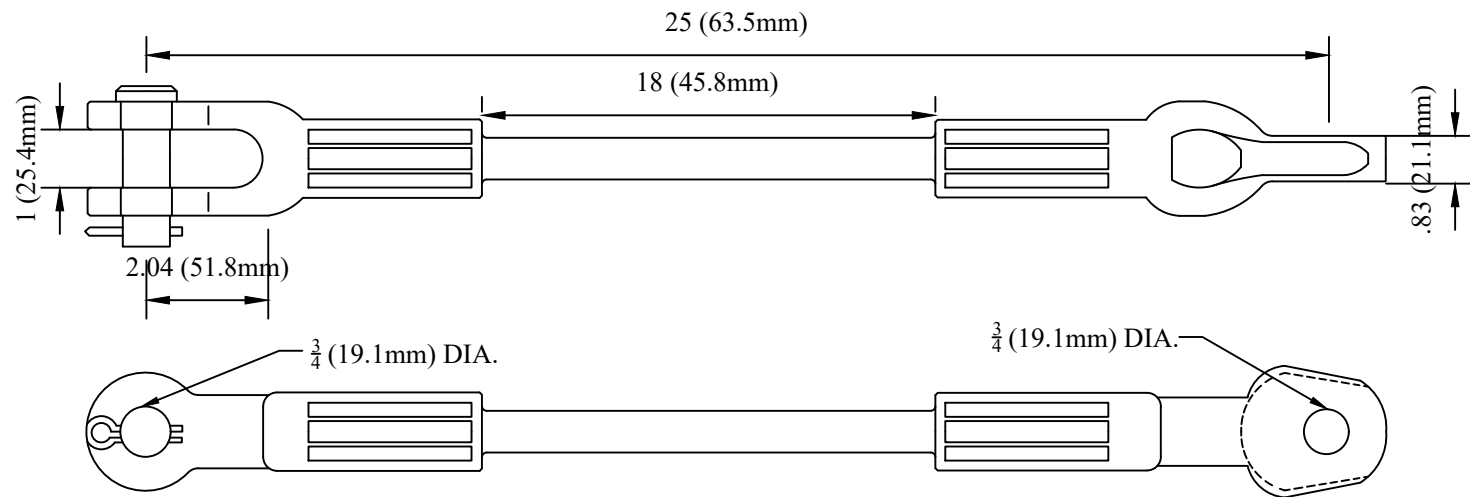

CATALOG NUMBER : 06F4W9L

DRN BY:	DATA
Ella	07/09/16

GUY STRAIN WITH SINGLE EYE
AND ONE ROLLER

TTF POWER TECHNOLOGY CO.