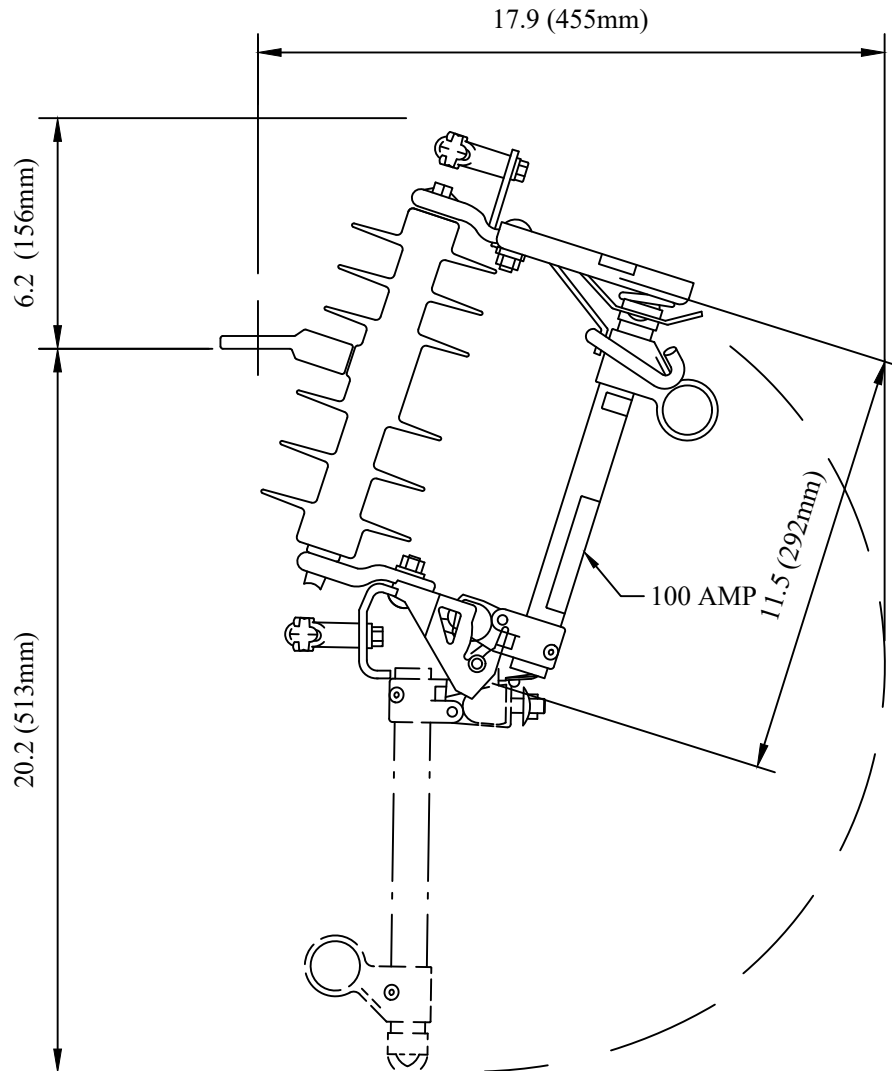

CATALOG NUMBER : 02A6W9P

DRN BY:	DATA
Ella	07/09/16
<small>CONFIDENTIAL THIS DRAWING AND ITS CONTENTS PROPERTY OF TIANJIN TUOFA ELECTRIC POWER TECHNOLOGY CO.,LTD. NO PUBLICATION, DISTRIBUTION OR COPIES MAY BE MADE WITHOUT THE WRITTEN CONSENT OF TIANJIN TUOFA ELECTRIC POWER TECHNOLOGY CO.,LTD. TIANJIN TUOFA ELECTRIC POWER TECHNOLOGY CO.,LTD UNPUBLISHED ALL RIGHTS RESERVED UNDER THE COPYRIGHT LAWS.</small>	

**D-SHAPED STANDARD TYPE C CUTOUT FUSE WITH 10KAIC FUSEHOLDER**