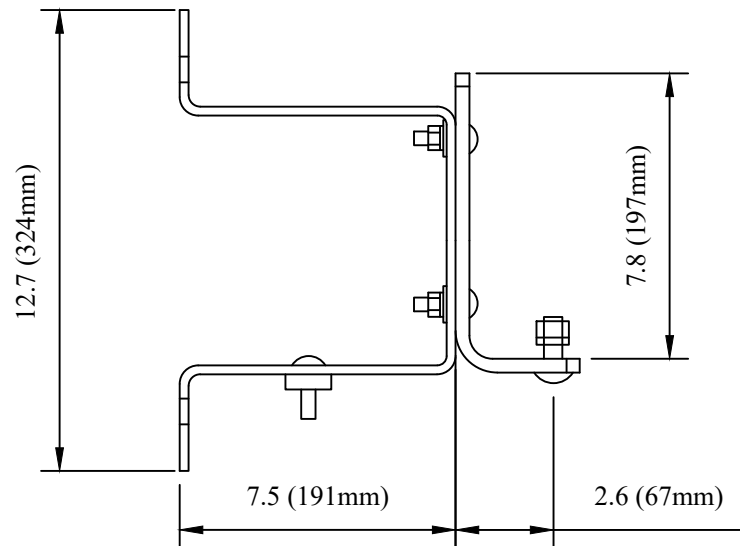

CATALOG NUMBER : 02A6W9P

DRN BY:	DATA
Ella	07/09/16
<small>CONFIDENTIAL THIS DRAWING AND ITS CONTENTS PROPERTY OF TIANJIN TUOFA ELECTRIC POWER TECHNOLOGY CO.,LTD. NO PUBLICATION, DISTRIBUTION OR COPIES MAY BE MADE WITHOUT THE WRITTEN CONSENT OF TIANJIN TUOFA ELECTRIC POWER TECHNOLOGY CO.,LTD. TIANJIN TUOFA ELECTRIC POWER TECHNOLOGY CO.,LTD UNPUBLISHED ALL RIGHTS RESERVED UNDER THE COPYRIGHT LAWS.</small>	

**D-SHAPED STANDARD TYPE C CUTOUT FUSE WITH 10KAIC FUSEHOLDER**