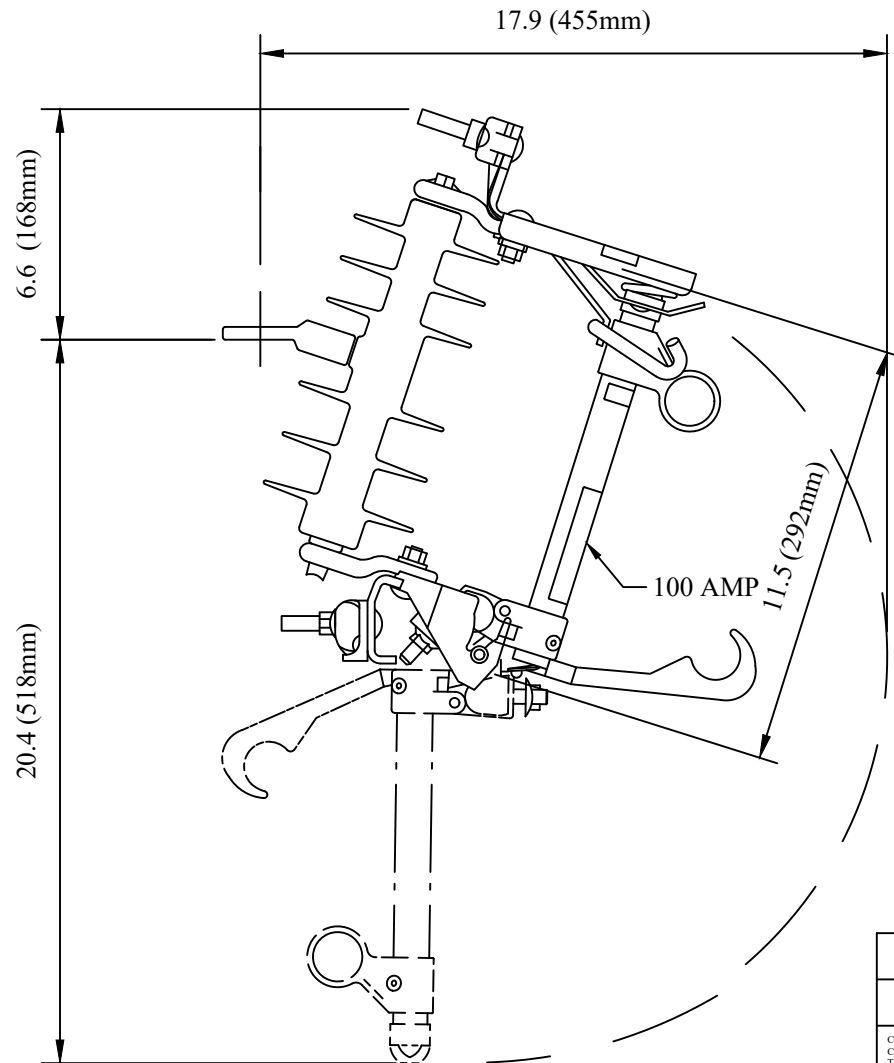

CATALOG NUMBER : 02B5R5P

DRN BY:	DATA
Ella	07/09/16

D-SHAPED LINKBREAK TYPE C CUTOUT FUSE WITH 10KAIC FUSEHOLDER

TTF POWER TECHNOLOGY CO.