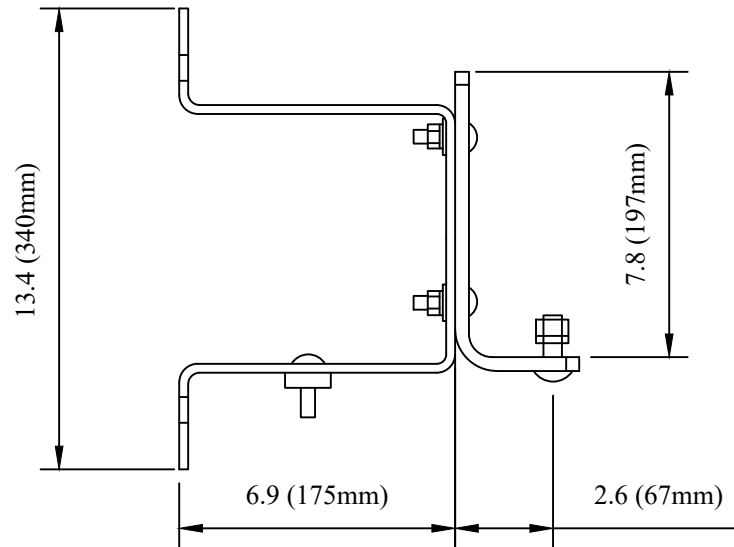

CATALOG NUMBER : 02B5R5P

DRN BY:	DATA
Ella	07/09/16

D-SHAPED LINKBREAK TYPE C CUTOUT FUSE WITH 10KAIC FUSEHOLDER

TTF POWER TECHNOLOGY CO.