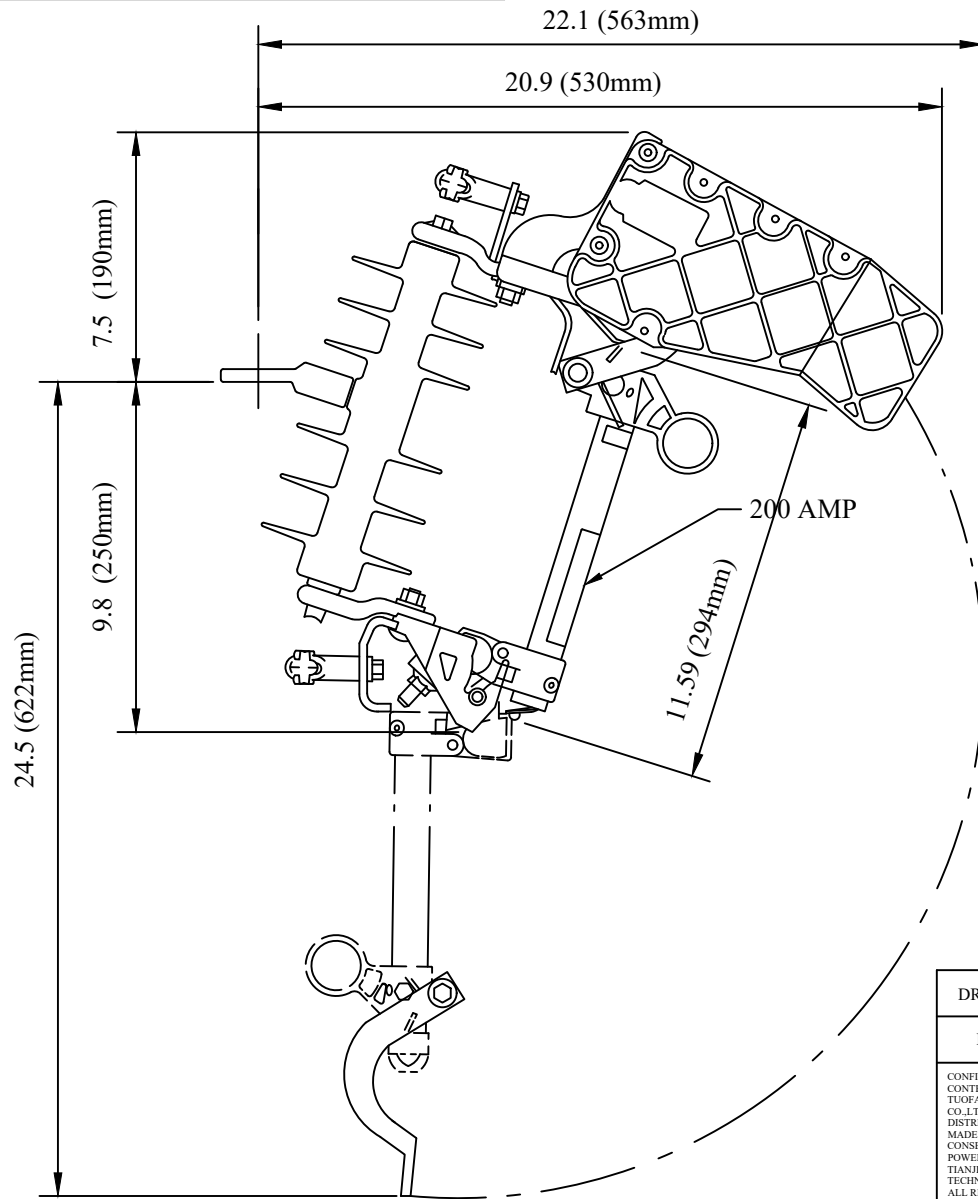

CATALOG NUMBER : 02C1M2I

DRN BY:	DATA
Ella	07/09/16
<small>CONFIDENTIAL THIS DRAWING AND ITS CONTENTS PROPERTY OF TIANJIN TUOFA ELECTRIC POWER TECHNOLOGY CO.,LTD. NO PUBLICATION, DISTRIBUTION OR COPIES MAY BE MADE WITHOUT THE WRITTEN CONSENT OF TIANJIN TUOFA ELECTRIC POWER TECHNOLOGY CO.,LTD. TIANJIN TUOFA ELECTRIC POWER TECHNOLOGY CO.,LTD UNPUBLISHED ALL RIGHTS RESERVED UNDER THE COPYRIGHT LAWS.</small>	

D-SHAPE LOADBREAK POLYMER CUTOUT, MAXIMUM VOLTAGE: 15 KV

TTF POWER TECHNOLOGY CO.