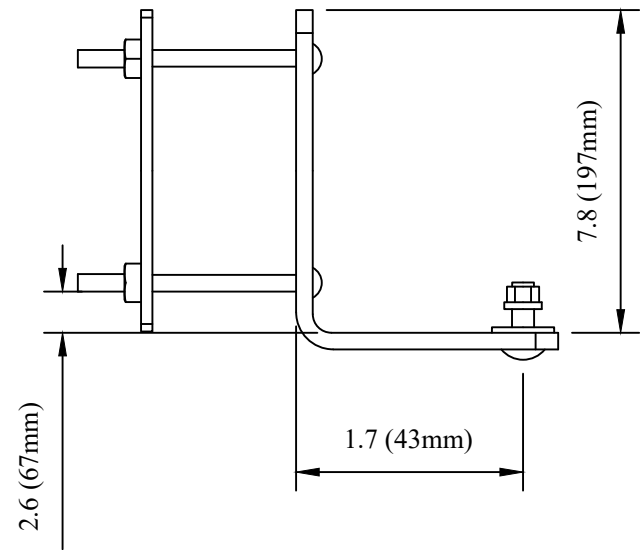

CATALOG NUMBER : 02C1M2I

DRN BY:	DATA
Ella	07/09/16
CONFIDENTIAL THIS DRAWING AND ITS CONTENTS PROPERTY OF TIANJIN TUOFA ELECTRIC POWER TECHNOLOGY CO.,LTD. NO PUBLICATION, DISTRIBUTION OR COPIES MAY BE MADE WITHOUT THE WRITTEN CONSENT OF TIANJIN TUOFA ELECTRIC POWER TECHNOLOGY CO.,LTD. TIANJIN TUOFA ELECTRIC POWER TECHNOLOGY CO.,LTD UNPUBLISHED ALL RIGHTS RESERVED UNDER THE COPYRIGHT LAWS.	

D-SHAPE LOADBREAK POLYMER CUTOUT, MAXIMUM VOLTAGE: 15 KV

TTF POWER TECHNOLOGY CO.