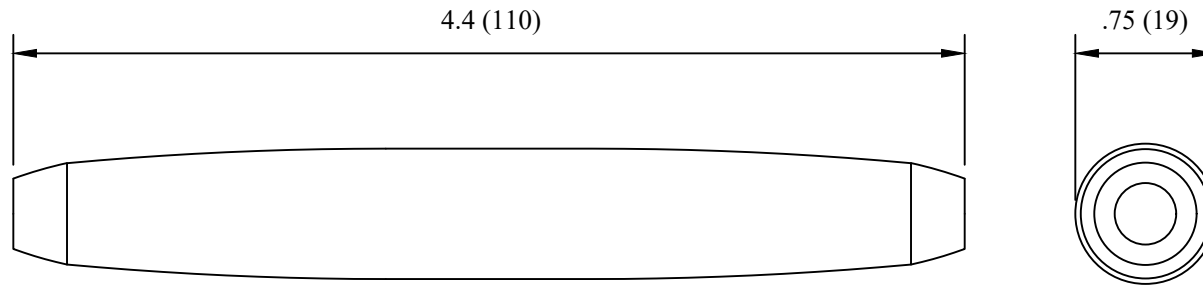

CATALOG NUMBER : 01C0G6M

NOTES:
MATERIAL:
SHELL - DRAWN COPPER TUBE
JAWS - BRONZE ALLOY

DRN BY:	DATA
Ella	07/09/16

COPPER AUTOMATIC SPLICE, DIAMETER
RANGE: 0.32 - 0.33

TTF POWER TECHNOLOGY CO.