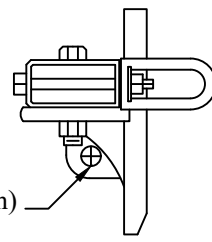

DRN BY:	DATA
Ella	07/09/16
CONFIDENTIAL THIS DRAWING AND ITS CONTENTS PROPERTY OF TIANJIN TUOFA ELECTRIC POWER TECHNOLOGY CO.,LTD. NO PUBLICATION, DISTRIBUTION OR COPIES MAY BE MADE WITHOUT THE WRITTEN CONSENT OF TIANJIN TUOFA ELECTRIC POWER TECHNOLOGY CO.,LTD. TIANJIN TUOFA ELECTRIC POWER TECHNOLOGY CO.,LTD UNPUBLISHED ALL RIGHTS RESERVED UNDER THE COPYRIGHT LAWS.	

2 X 4 TUBULAR STEEL DEAD END CROSSARM

TTF POWER TECHNOLOGY CO.