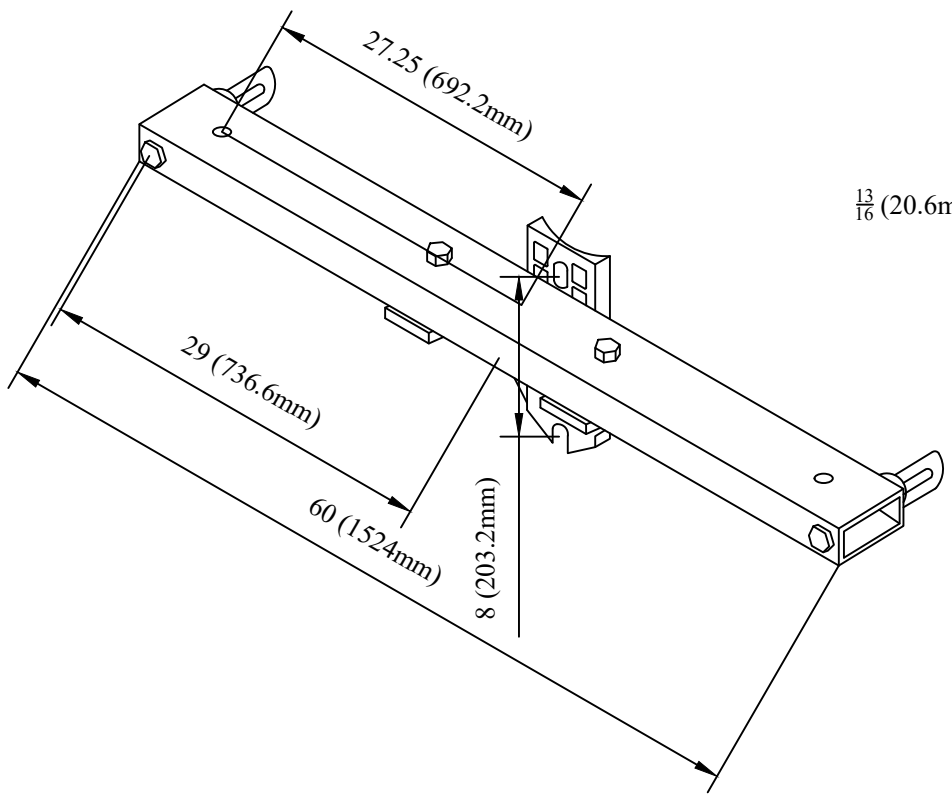

DRN BY:	DATA
Ella	07/09/16
CONFIDENTIAL THIS DRAWING AND ITS CONTENTS PROPERTY OF TIANJIN TUOFA ELECTRIC POWER TECHNOLOGY CO.,LTD. NO PUBLICATION, DISTRIBUTION OR COPIES MAY BE MADE WITHOUT THE WRITTEN CONSENT OF TIANJIN TUOFA ELECTRIC POWER TECHNOLOGY CO.,LTD. TIANJIN TUOFA ELECTRIC POWER TECHNOLOGY CO.,LTD UNPUBLISHED ALL RIGHTS RESERVED UNDER THE COPYRIGHT LAWS.	

2 X 4 TUBULAR STEEL DEAD END CROSSARM

TTF POWER TECHNOLOGY CO.