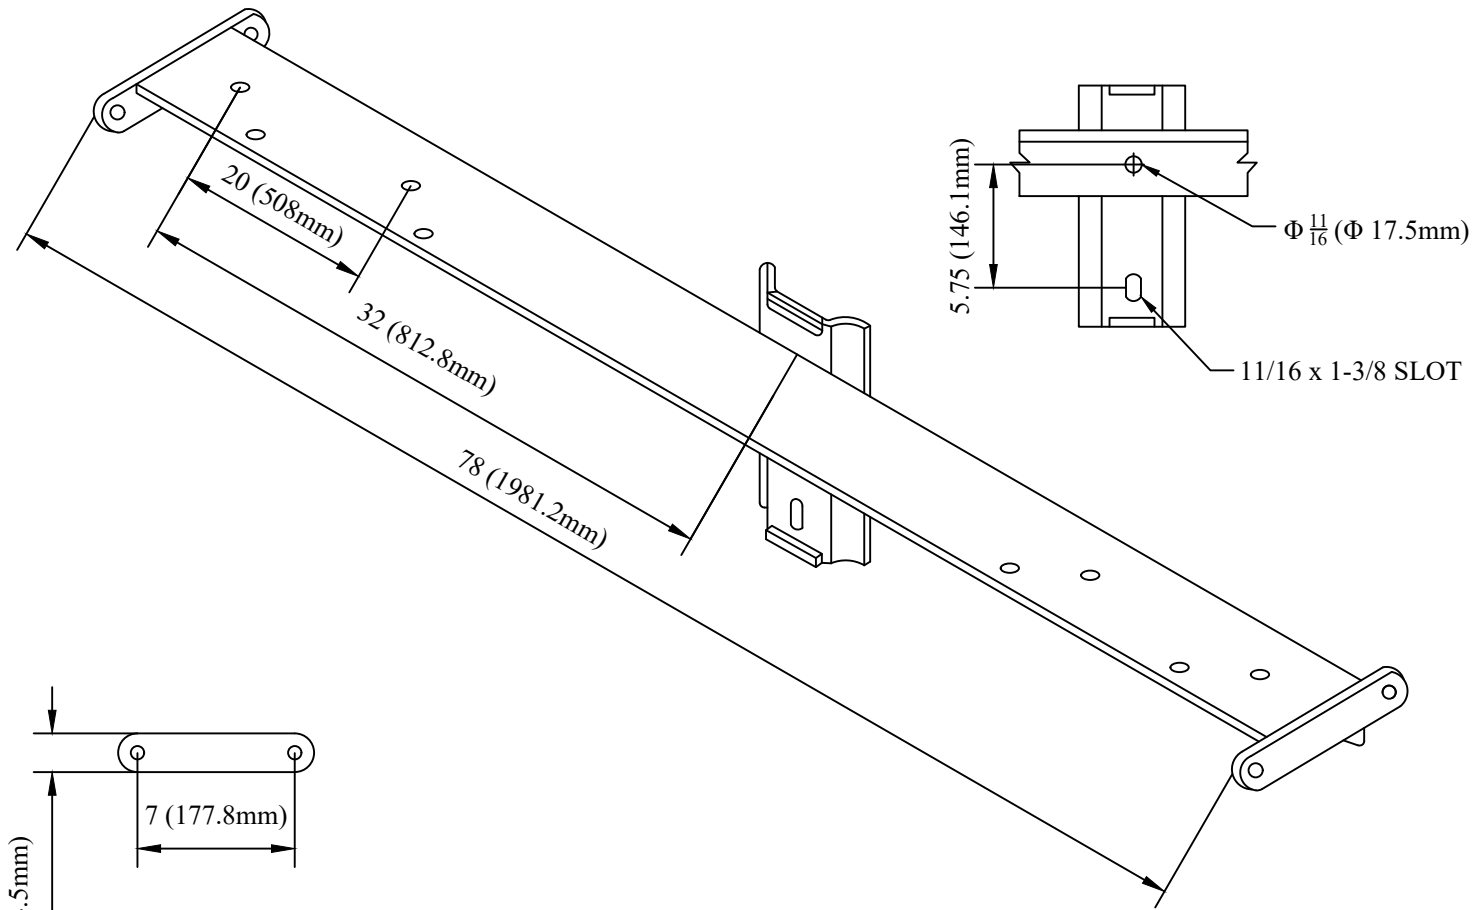

1.75 (44.5mm)

7 (177.8mm)

DRN BY:	DATA
Ella	07/09/16

3 X 5 ANGULAR STEEL DEAD END CROSSARM

TTF POWER TECHNOLOGY CO.