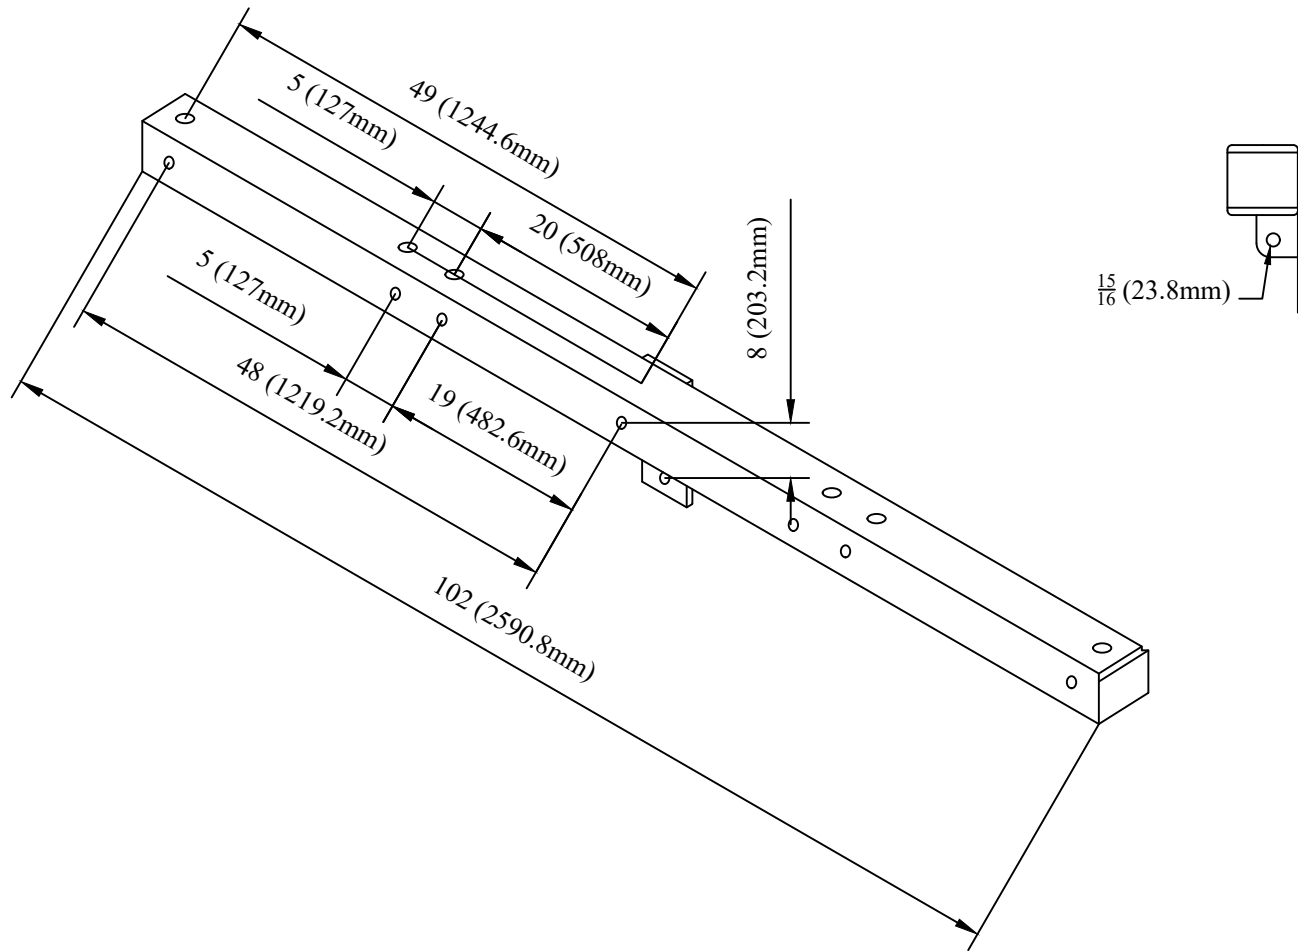

DRN BY:	DATA
Ella	07/09/16

5 X 5 TUBULAR STEEL DEAD END CROSSARM

TTF POWER TECHNOLOGY CO.