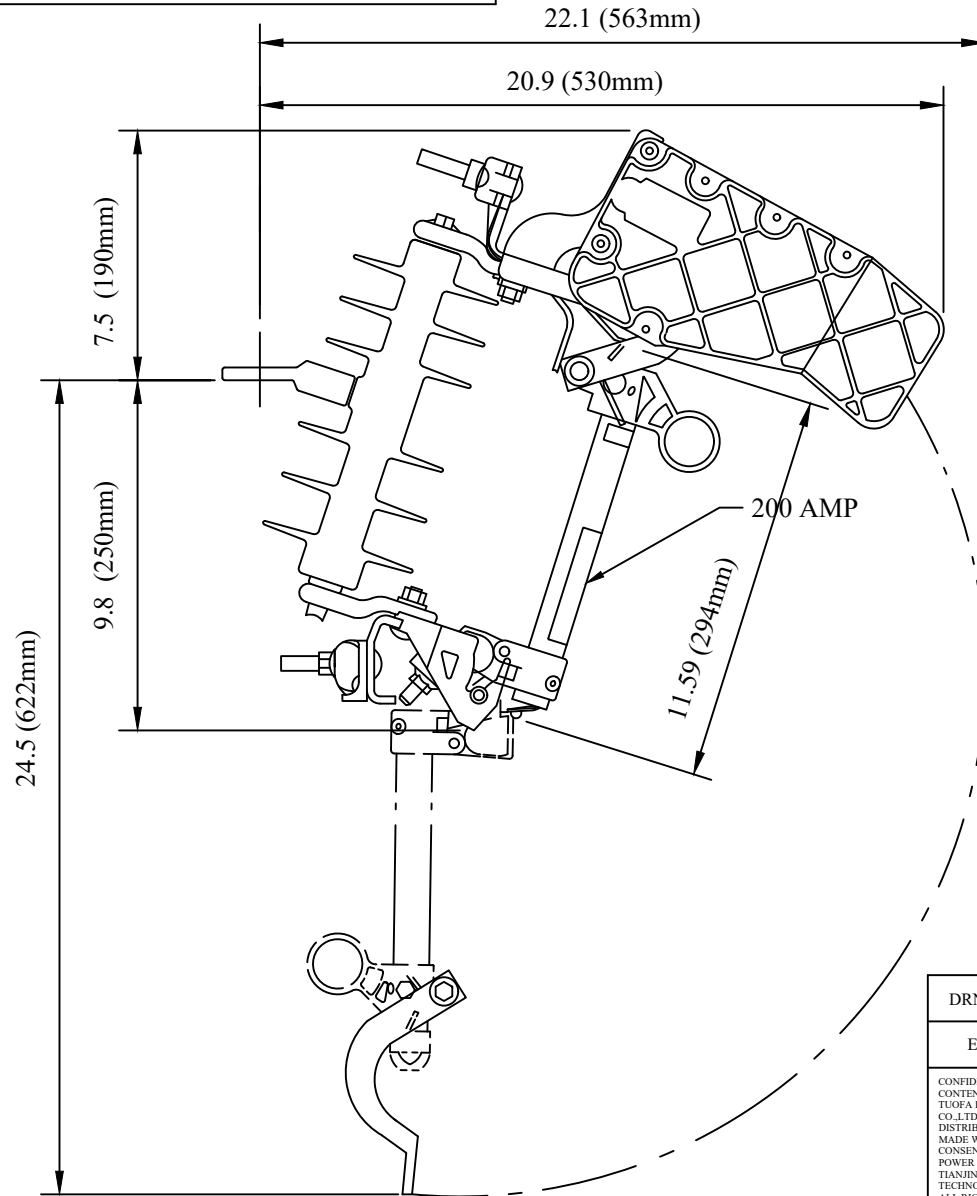

CATALOG NUMBER : 02C2P2K

DRN BY:	DATA	15 KV, 110 KV BIL, D-SHAPE LOADBREAK TYPE C POLYMER CUTOUT WITH A 100A, 16KA IC FUSEHOLDER
Ella	07/09/16	
<small>CONFIDENTIAL THIS DRAWING AND ITS CONTENTS PROPERTY OF TIANJIN TUOFA ELECTRIC POWER TECHNOLOGY CO.,LTD. NO PUBLICATION, DISTRIBUTION OR COPIES MAY BE MADE WITHOUT THE WRITTEN CONSENT OF TIANJIN TUOFA ELECTRIC POWER TECHNOLOGY CO.,LTD. TIANJIN TUOFA ELECTRIC POWER TECHNOLOGY CO.,LTD UNPUBLISHED ALL RIGHTS RESERVED UNDER THE COPYRIGHT LAWS.</small>		 TTF POWER TECHNOLOGY CO.