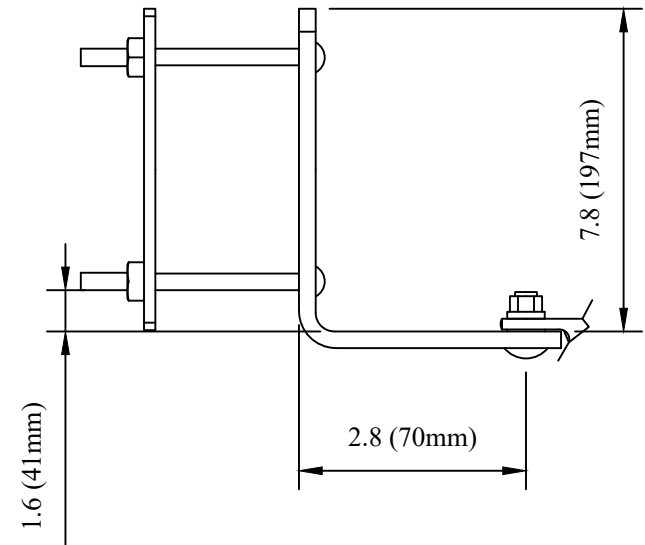

CATALOG NUMBER : 02B7D2U

DRN BY:	DATA	15 KV, 110 KV BIL, D-SHAPE LINKBREAK TYPE C PORCELAIN CUTOUT WITH A 100A, 10KAIC FUSEHOLDER
Ella	07/09/16	
<small>CONFIDENTIAL THIS DRAWING AND ITS CONTENTS PROPERTY OF TIANJIN TUOFA ELECTRIC POWER TECHNOLOGY CO.,LTD. NO PUBLICATION, DISTRIBUTION OR COPIES MAY BE MADE WITHOUT THE WRITTEN CONSENT OF TIANJIN TUOFA ELECTRIC POWER TECHNOLOGY CO.,LTD. TIANJIN TUOFA ELECTRIC POWER TECHNOLOGY CO.,LTD UNPUBLISHED ALL RIGHTS RESERVED UNDER THE COPYRIGHT LAWS.</small>		 <b>TTF POWER TECHNOLOGY CO.</b>