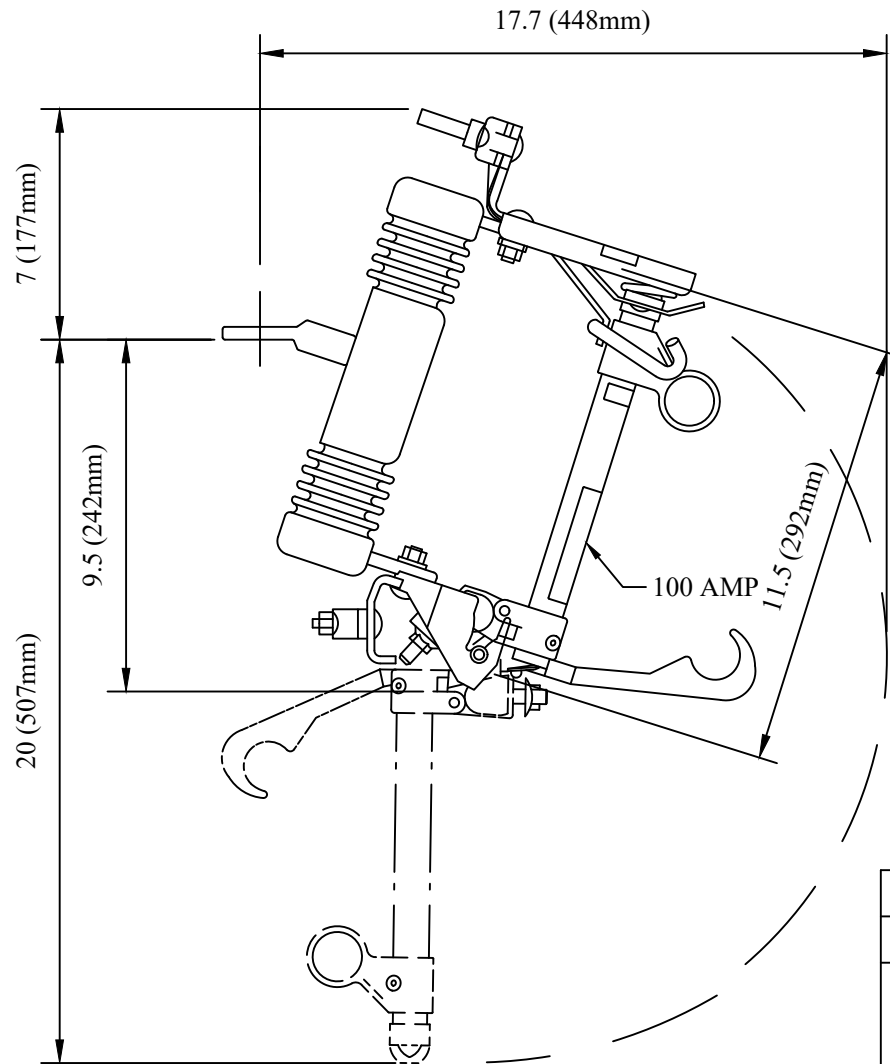

CATALOG NUMBER : 02B7D2U

DRN BY:	DATA	15 KV, 110 KV BIL, D-SHAPE LINKBREAK TYPE C PORCELAIN CUTOUT WITH A 100A, 10KAIC FUSEHOLDER
Ella	07/09/16	
<small>CONFIDENTIAL THIS DRAWING AND ITS CONTENTS PROPERTY OF TIANJIN TUOFA ELECTRIC POWER TECHNOLOGY CO.,LTD. NO PUBLICATION, DISTRIBUTION OR COPIES MAY BE MADE WITHOUT THE WRITTEN CONSENT OF TIANJIN TUOFA ELECTRIC POWER TECHNOLOGY CO.,LTD. TIANJIN TUOFA ELECTRIC POWER TECHNOLOGY CO.,LTD UNPUBLISHED ALL RIGHTS RESERVED UNDER THE COPYRIGHT LAWS.</small>		 <b>TTF POWER TECHNOLOGY CO.</b>