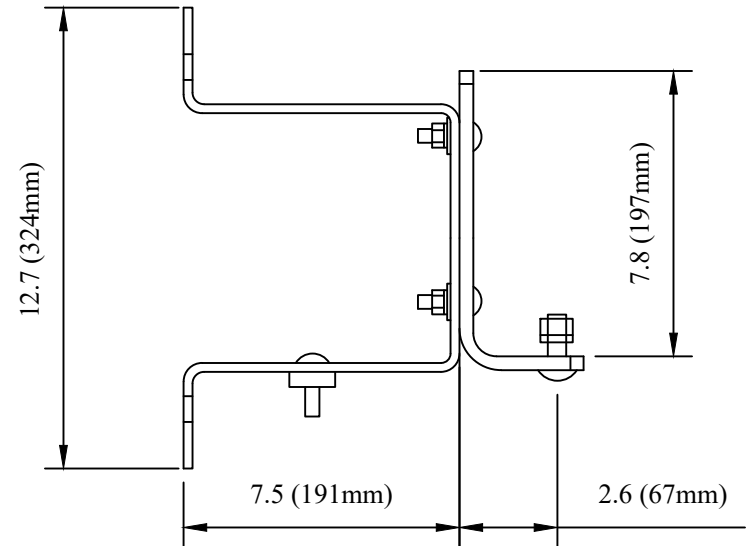

CATALOG NUMBER : 02C7Q8D

DRN BY:	DATA
Ella	10/08/16
<small>CONFIDENTIAL THIS DRAWING AND ITS CONTENTS PROPERTY OF TIANJIN TUOFA ELECTRIC POWER TECHNOLOGY CO.,LTD. NO PUBLICATION, DISTRIBUTION OR COPIES MAY BE MADE WITHOUT THE WRITTEN CONSENT OF TIANJIN TUOFA ELECTRIC POWER TECHNOLOGY CO.,LTD. TIANJIN TUOFA ELECTRIC POWER TECHNOLOGY CO.,LTD UNPUBLISHED ALL RIGHTS RESERVED UNDER THE COPYRIGHT LAWS.</small>	

15 KV, 110 KV BIL, D-SHAPE LOADBREAK TYPE C POLYMER CUTOUT WITH A 100A, 10KAIC FUSEHOLDER

TTF POWER TECHNOLOGY CO.