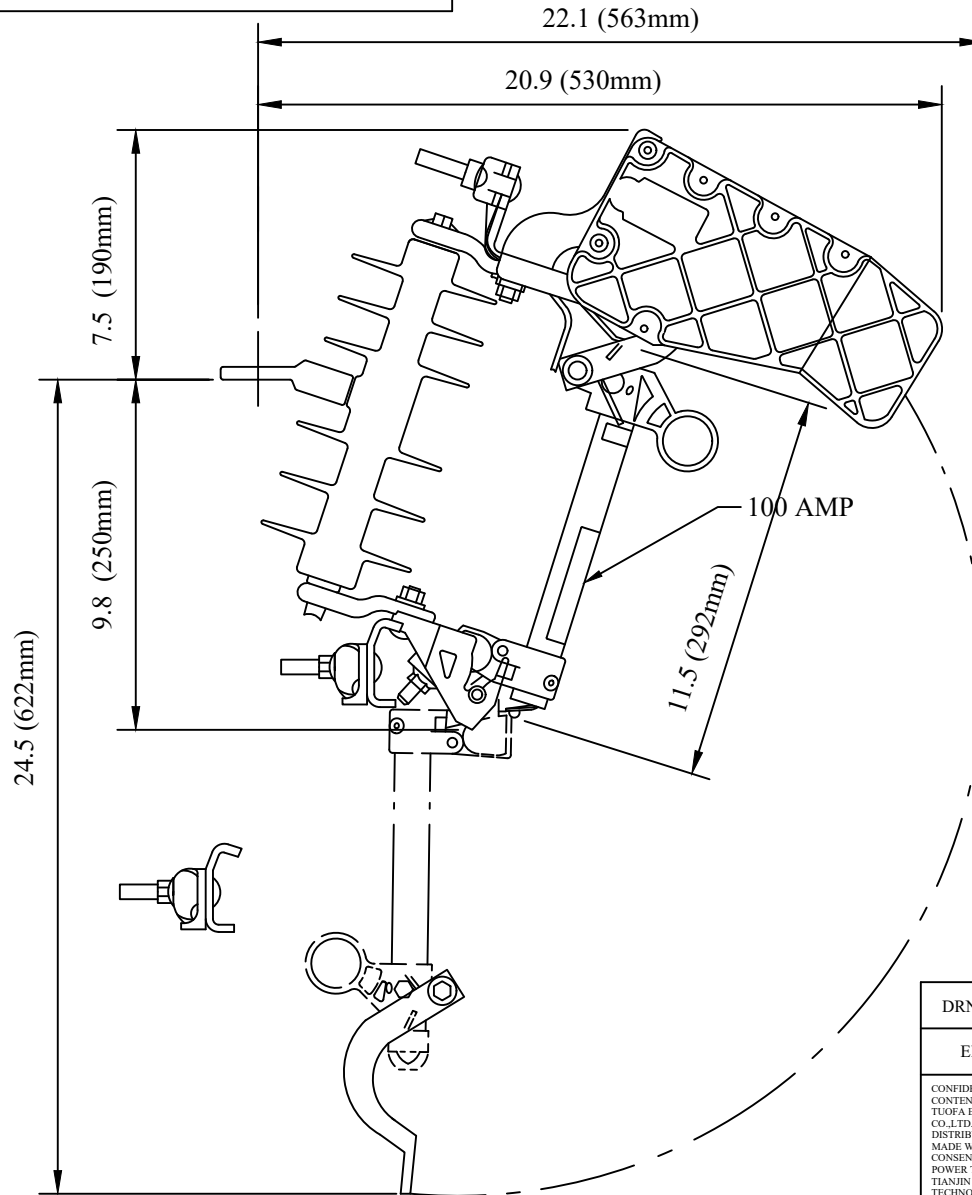

CATALOG NUMBER : 02C7Q8D

DRN BY:	DATA
Ella	10/08/16
<small>CONFIDENTIAL THIS DRAWING AND ITS CONTENTS PROPERTY OF TIANJIN TUOFA ELECTRIC POWER TECHNOLOGY CO.,LTD. NO PUBLICATION, DISTRIBUTION OR COPIES MAY BE MADE WITHOUT THE WRITTEN CONSENT OF TIANJIN TUOFA ELECTRIC POWER TECHNOLOGY CO.,LTD. TIANJIN TUOFA ELECTRIC POWER TECHNOLOGY CO.,LTD UNPUBLISHED ALL RIGHTS RESERVED UNDER THE COPYRIGHT LAWS.</small>	

15 KV, 110 KV BIL, D-SHAPE LOADBREAK TYPE C POLYMER CUTOUT WITH A 100A, 10KAIC FUSEHOLDER

TTF POWER TECHNOLOGY CO.