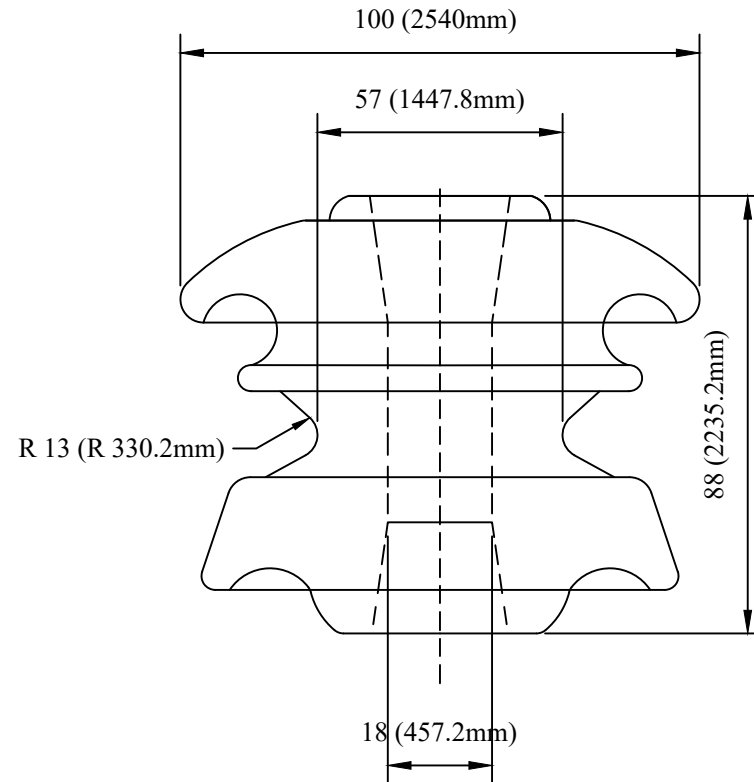

CATALOG NUMBER : 07D1T9N

DRN BY:	DATA
Ella	07/09/16

14-24 KV SHACKLE INSULATOR

TTF POWER TECHNOLOGY CO.